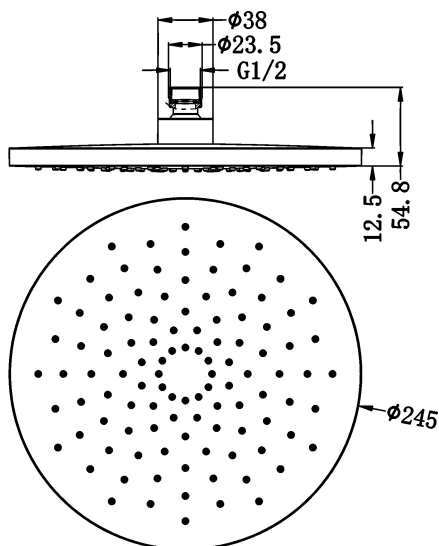

## 250mm ABS ROUND SHOWER HEAD

### SPECIFICATION

PRODUCT CODE	508088
WELS RATING	4Star 7.5L/Min
WATERMARK LICENSE	WM-060093
TEMPERATURE RATING	Min 1°C-Max 75°C
PRESSURE RATING	Min 150KPa-Max 500Kpa