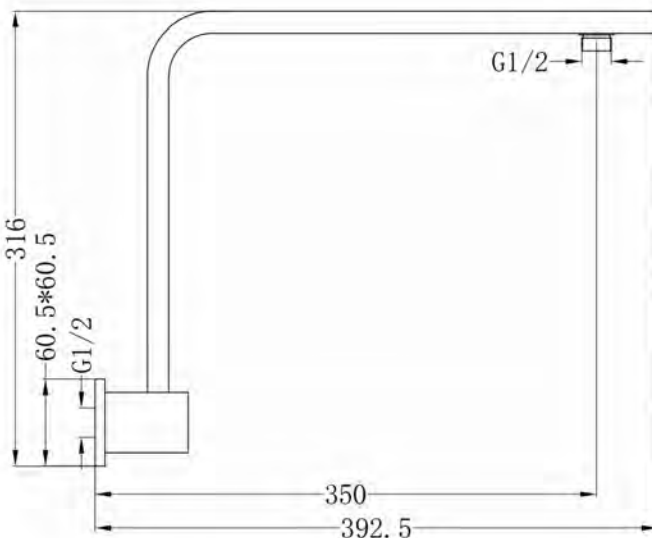

MAINTENANCE AND CARE

All surfaces should be cleaned with mild liquid detergent or soap and water.

Do not use cream cleaners or citrus based cleaning products, as they are abrasive.

Use of unsuitable cleaning agents may damage the surface. Any damage caused in this way will not be covered by warranty.

PACKAGING INCLUDES

- 1x shower arm
- 1x plate

Dimensions are nominal measurements only.

Versions: 2021.07

www.nerotapware.com.au