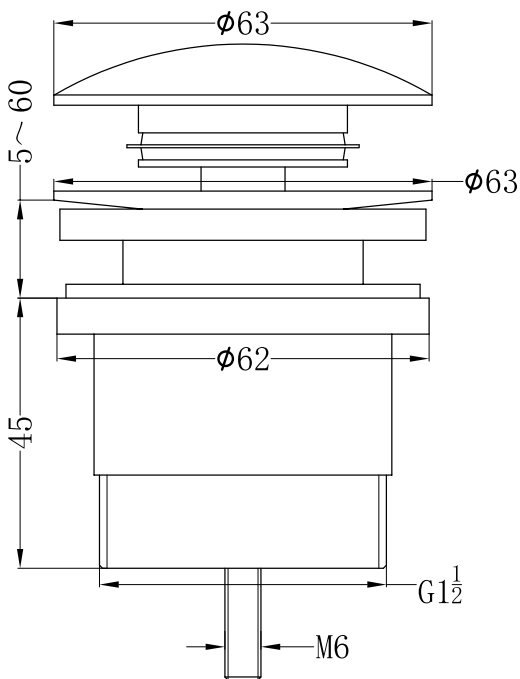

Universal Pop Up Waste

SPECIFICATION

PRODUCT CODE

A706

Dimensions are nominal measurements only.

FINISH

	CHROME NRA706CH		MATTE BLACK NRA706MB
	GUN METAL NRA706GM		BRUSHED NICKEL NRA706BN
	BRUSHED GOLD NRA706BG		GRAPHITE NRA706GR
	BRUSHED BRONZE NRA706BZ		MATTE WHITE NRA706MW
	AGED BRASS NRA706AB		

PACKING INCLUDES

- 1x pop-up waste
- 1x screw

Installation Instruction