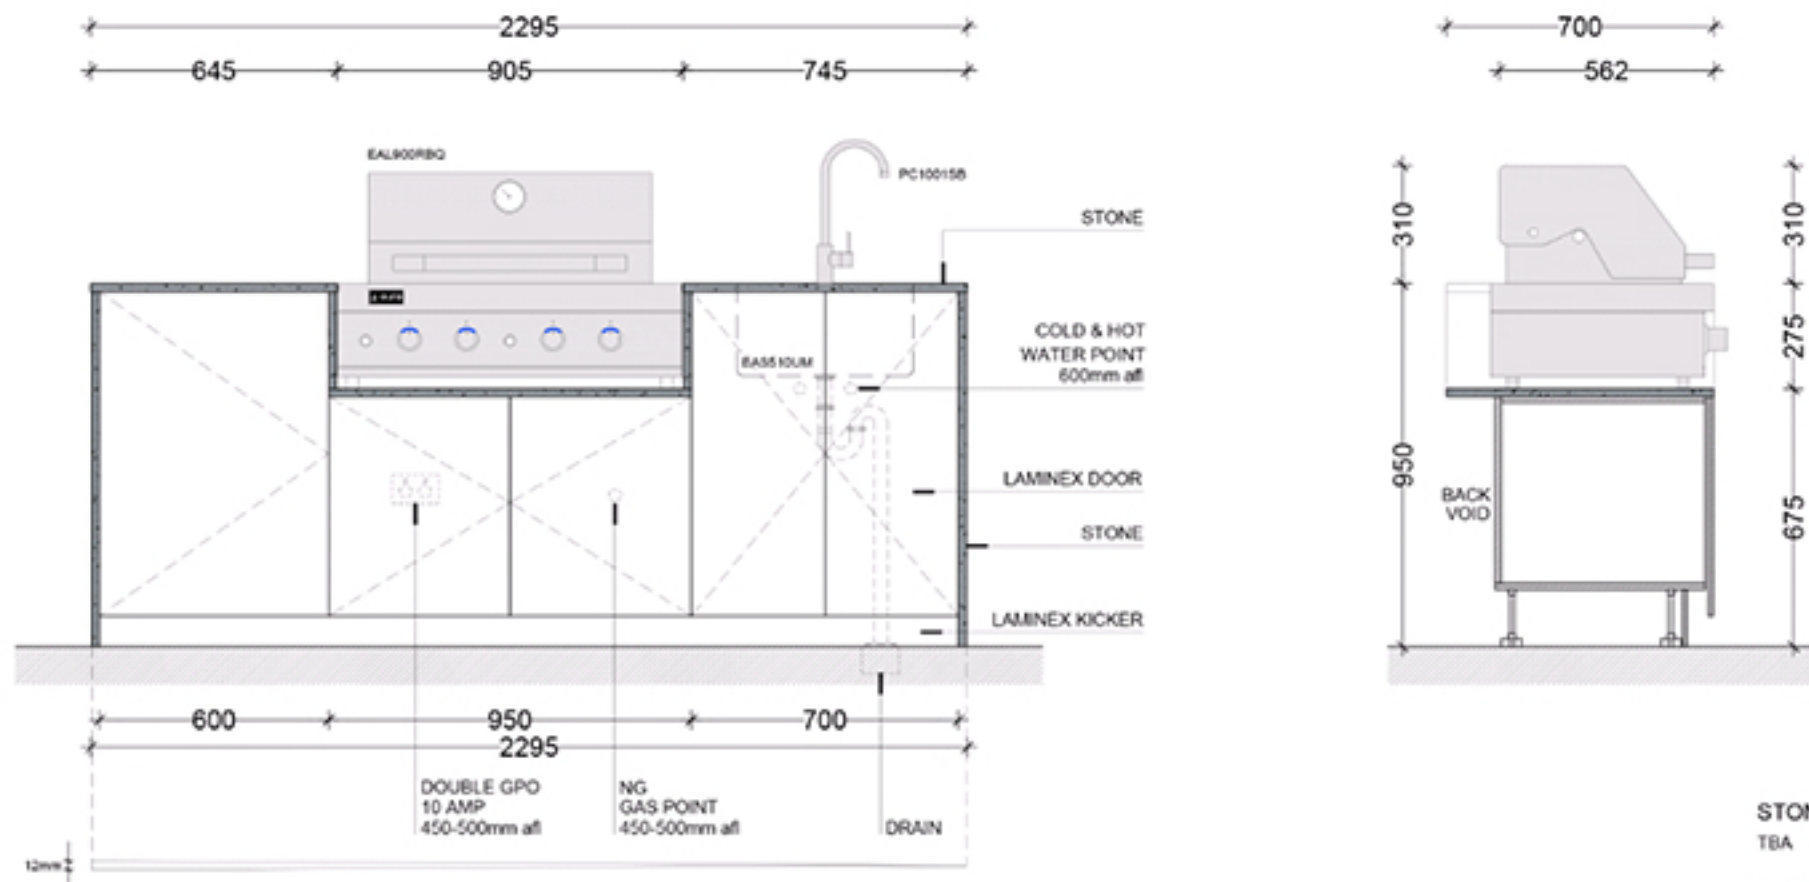

PRIMA

STONE
TBA

DOOR/KICKER
TBA

Notes : The service handout applies to a standard model kitchen. Services need to be changed according to your kitchen special layout. (ie. Reverse side sink & tap... etc.)

Notes : Quoted for standard waterfall stone ends of 900mm high. It should be noted that a non-level surface will require a custom waterfall stone end to be cut, incurring an additional fee Delivery not included in the price Installation and assembly not included in the price.