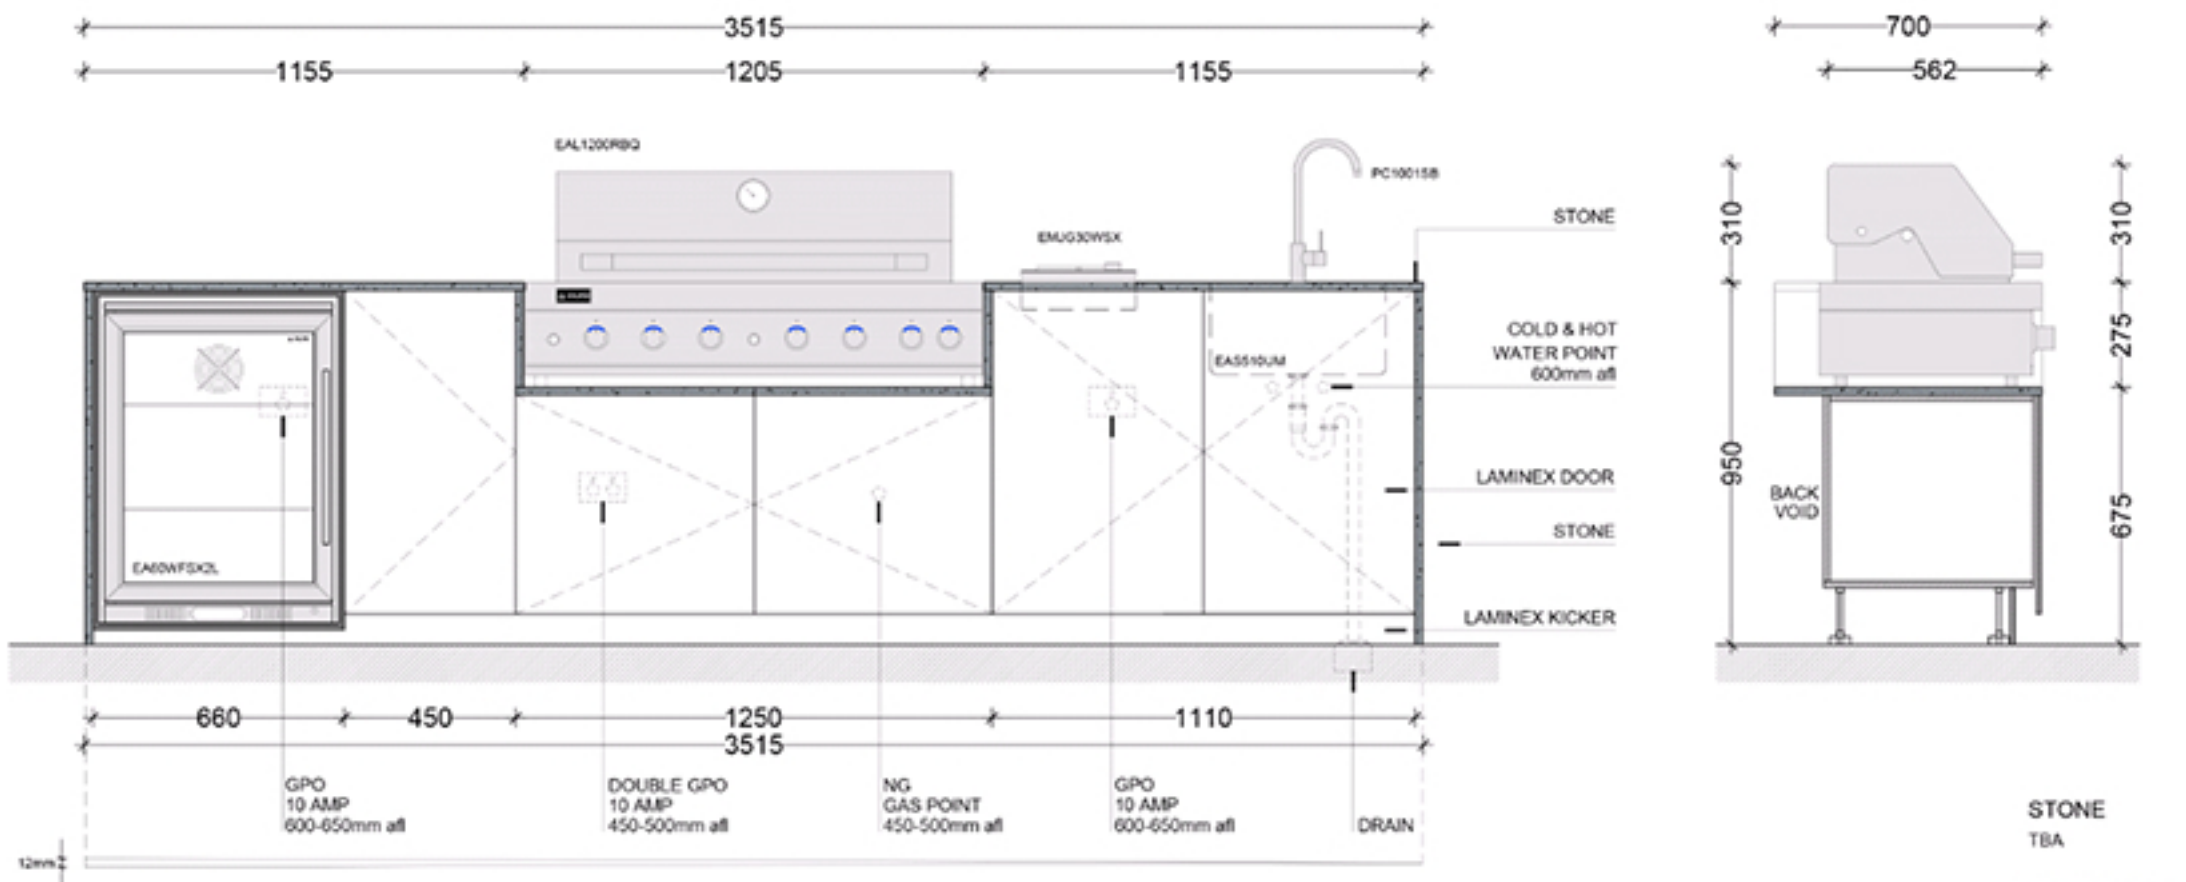

# VIVA

Notes : The service handout applies to a standard model kitchen. Services need to be changed according to your kitchen special layout. (ie. Reverse side sink & tap... etc.)

Notes : Quoted for standard waterfall stone ends of 930mm high. It should be noted that a non-level surface will require a custom waterfall stone end to be cut, incurring an additional fee Delivery not included in the price Installation and assembly not included in the price.