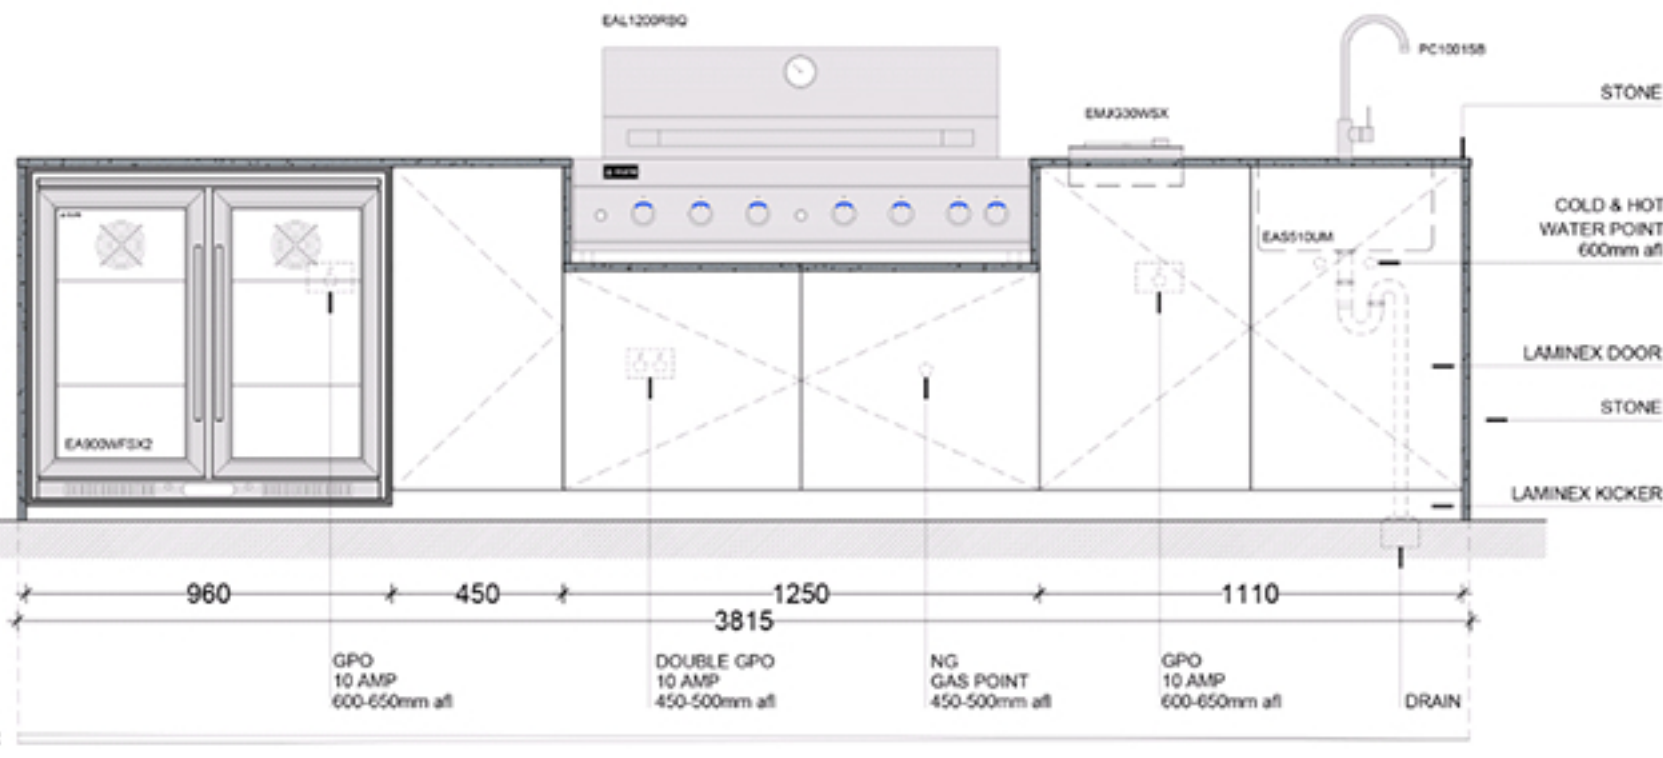

VIVA+

Notes : The service handout applies to a standard model kitchen. Services need to be changed according to your kitchen special layout. (ie. Reverse side sink & tap, etc.)

Notes : Quoted for standard waterfall stone ends of 930mm high. It should be noted that a non-level surface will require a custom waterfall stone end to be cut, incurring an additional fee Delivery not included in the price Installation and assembly not included in the price.