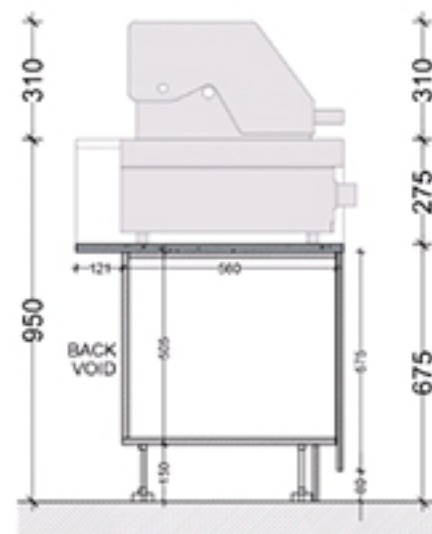

VIVA+

Notes : The service handout applies to a standard model kitchen. Services need to be changed according to your kitchen special layout. (ie. Reverse side sink & tap, etc.)

Notes : Quoted for standard waterfall stone ends of 930mm high. It should be noted that a non-level surface will require a custom waterfall stone end to be cut, incurring an additional fee Delivery not included in the price Installation and assembly not included in the price.