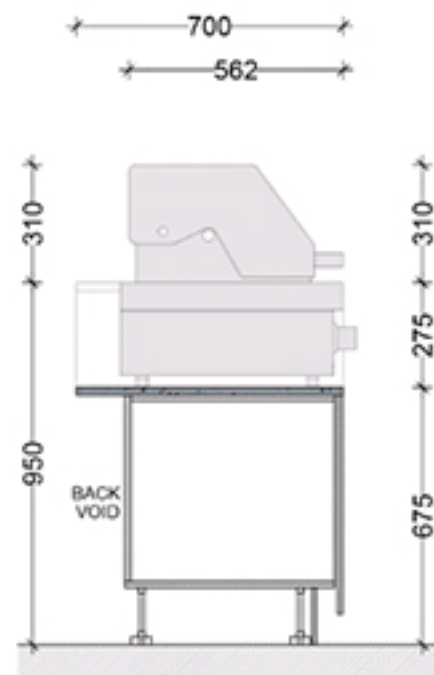

# AMICI

STONE  
TBA

DOOR/KICKER  
TBA

Notes : The service handout applies to a standard model kitchen. Services need to be changed according to your kitchen special layout. (ie. Reverse side sink & tap... etc.)

Notes : Quoted for standard waterfall stone ends of 930mm high. It should be noted that a non-level surface will require a custom waterfall stone end to be cut, incurring an additional fee. Delivery not included in the price. Installation and assembly not included in the price.