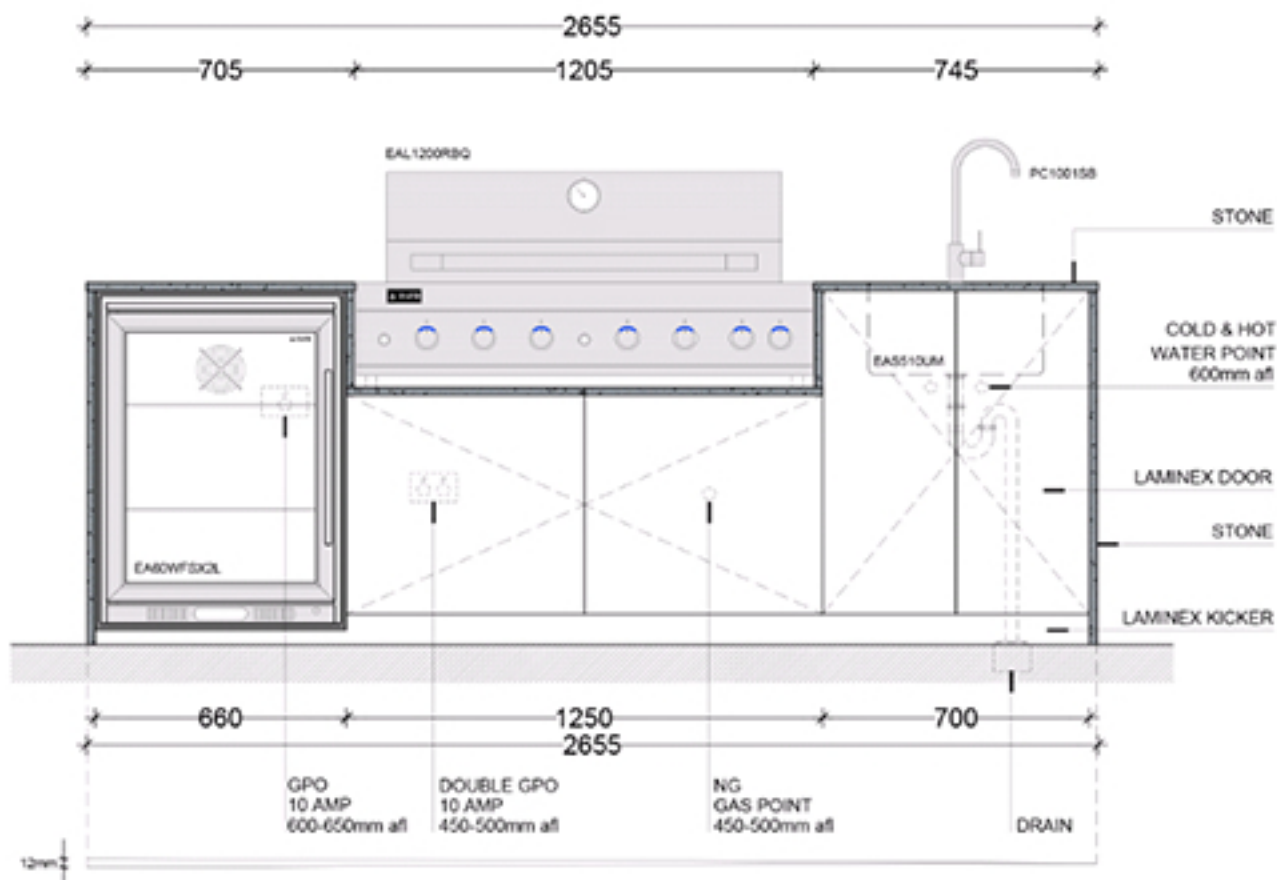

# AMICI

STONE  
TBA

DOOR/KICKER  
TBA

Notes : The service handout applies to a standard model kitchen. Services need to be changed according to your kitchen special layout. (ie. Reverse side sink & tap... etc.)

Notes : Quoted for standard waterfall stone ends of 930mm high. It should be noted that a non-level surface will require a custom waterfall stone end to be cut, incurring an additional fee. Delivery not included in the price. Installation and assembly not included in the price.