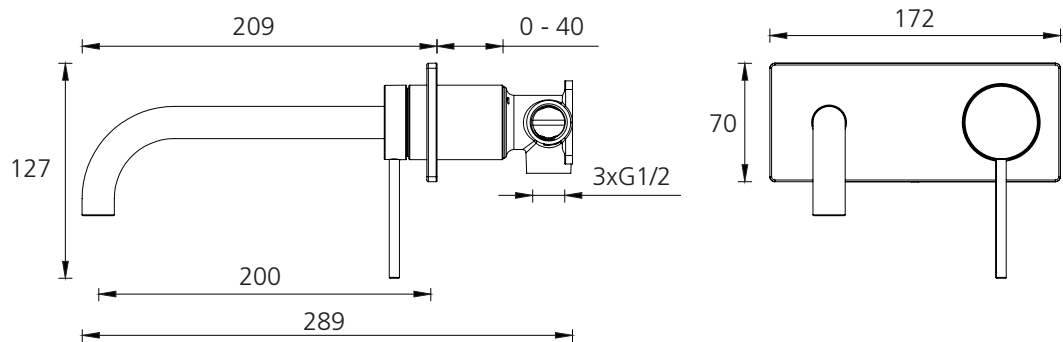

# Venice

VE105504BN

Brushed Nickel Curved Wall Mixer Set

All dimensions in mm

## Specifications /

<b>WELS Rating</b>	5 Star, 6L per min
<b>Temperature rating (min / max)</b>	1°C - 65°C
<b>Pressure rating (min / max)</b>	Min 150 kPa - Max 500 kPa
<b>Finish</b>	Brushed nickel (PVD)
<b>Materials</b>	Brass body and zinc handle with SUS handle lever
<b>Cartridge size</b>	35mm
<b>Cartridge type</b>	Ceramic disc cartridge
<b>Product weight</b>	1.1kg
<b>Installation</b>	200mm fixed wall spout with mixer
<b>Water supply</b>	Mains
<b>Warranty</b>	15 years cartridge and body; 10 years finish; 5 years seals, fittings, aerators; 1 year labour (refer to <a href="http://oliveri.com.au">oliveri.com.au</a> )
<b>Maintenance and care instructions</b>	All surfaces should be cleaned with mild liquid detergent or soap and water. Do not use cream cleaners or citrus based cleaning products, as they are abrasive. Use of unsuitable cleaning agents may damage the surface. Any damage caused in this way will not be covered by warranty.