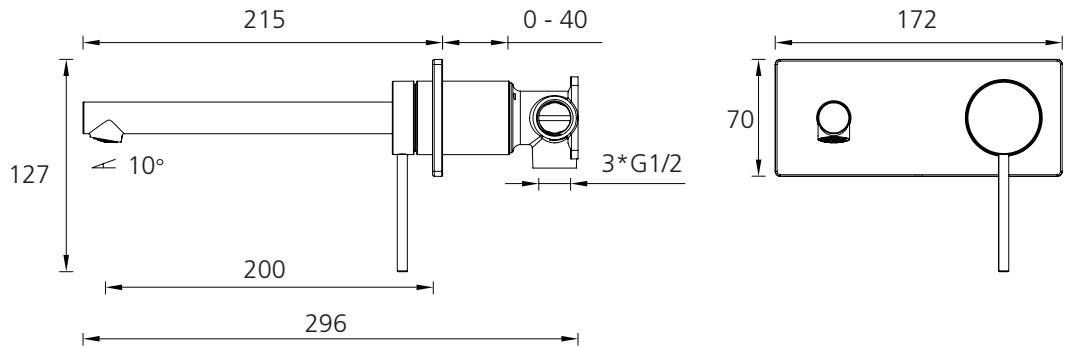

# Venice

**VE108504BN**

Brushed Nickel Straight Wall Mixer Set

All dimensions in mm

## Specifications /

<b>WELs rating</b>	5 Star, 6L per min
<b>Temperature rating (min / max)</b>	1°C - 65°C
<b>Pressure rating (min / max)</b>	150 kPa - 500 kPa
<b>Finish</b>	Brushed nickel (PVD)
<b>Materials</b>	Brass body and zinc handle with SUS handle lever
<b>Cartridge size</b>	35mm
<b>Cartridge type</b>	Ceramic disc cartridge
<b>Product weight</b>	1.04kg
<b>Installation</b>	200mm fixed wall spout with mixer
<b>Water supply</b>	Mains
<b>Warranty</b>	15 years cartridge and body; 10 years finish; 5 years seals, tails, fittings, aerators; 1 year labour (refer to <a href="http://oliveri.com.au">oliveri.com.au</a> )
<b>Maintenance and care instructions</b>	All surfaces should be cleaned with mild liquid detergent or soap and water. Do not use cream cleaners or citrus based cleaning products, as they are abrasive. Use of unsuitable cleaning agents may damage the surface. Any damage caused in this way will not be covered by warranty.