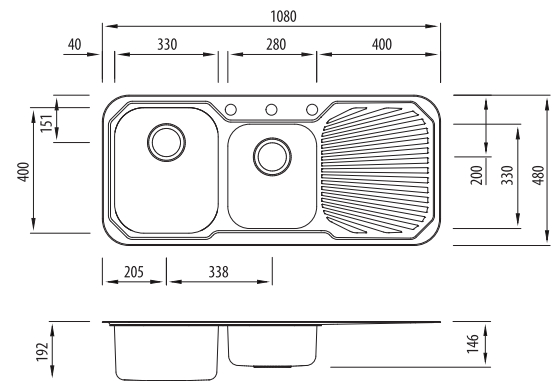

Petite

Proudly Aussie made

All dimensions in mm

PE311

1 & 3/4 Bowl Sink With Drainer

Specifications /

Sink size	1080W x 480H mm
Bowl size	Main Bowl 330W x 400H x 180D / 21L 3/4 Bowl 280W x 330H x 130D / 11L
Construction	2 piece, bowls and drainer seam welded
Material	304 grade, 18/10 polished stainless steel (0.8 mm thick)
Installation	Topmount recommended
Fixings	Adjustable clips and sealing foam supplied
Min cabinet size	700 mm
Tap holes	Available 0 to 3 tap holes (specify when ordering)
Waste fittings	2 x 90 mm basket wastes included
Overflow	Not available
Carton size	1090 x 490 x 200 mm
Weight	7.5 kg
Warranty	Lifetime manufacturer's warranty (refer to oliveri.com.au)
Maintenance and care instructions	All surfaces should be cleaned with mild liquid detergent or soap and water. To maintain the shine on your Oliveri stainless steel sink, we recommended the use of any of the easy to obtain, non-abrasive stainless steel cleaners or metal polishes.