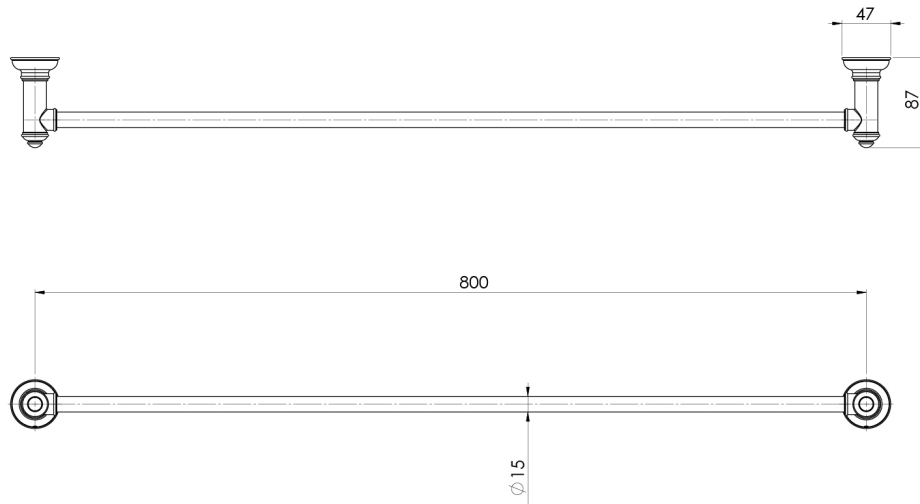

CROMFORD

CROMFORD SINGLE TOWEL RAIL 800MM

SPECIFICATIONS

AVAILABLE IN

134-8030-00
Chrome

134-8030-40
Brushed Nickel

134-8030-10
Matte Black

134-8030-12
Brushed Gold