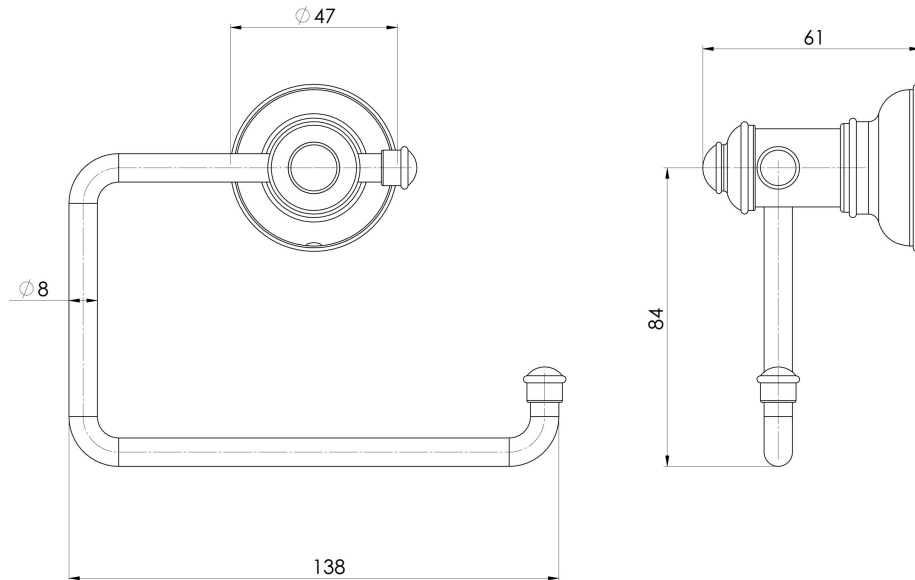

CROMFORD

CROMFORD TOILET ROLL HOLDER

SPECIFICATIONS

AVAILABLE IN

134-8200-00
Chrome

134-8200-40
Brushed Nickel

134-8200-10
Matte Black

134-8200-12
Brushed Gold

INFORMATION

MAINTENANCE AND CARE:

- All surfaces should be cleaned with mild liquid detergent or soap and water.
- Do not use cream cleaners or citrus based cleaning products, as they are abrasive.
- Use of unsuitable cleaning agents may damage the surface.
- Any damage caused in this way will not be covered by warranty.

Please visit <https://www.phoenixtapware.com.au/warranty> to view the full warranty