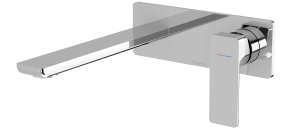

GLOSS MKII

GLOSS MKII SWITCHMIX WALL BASIN / BATH MIXER SET 200MM

SPECIFICATIONS

AVAILABLE IN

135-2810-00
Chrome

65-135-2810-40
Brushed Nickel

135-2812-31
Brushed Carbon

65-135-2810-10
Matte Black