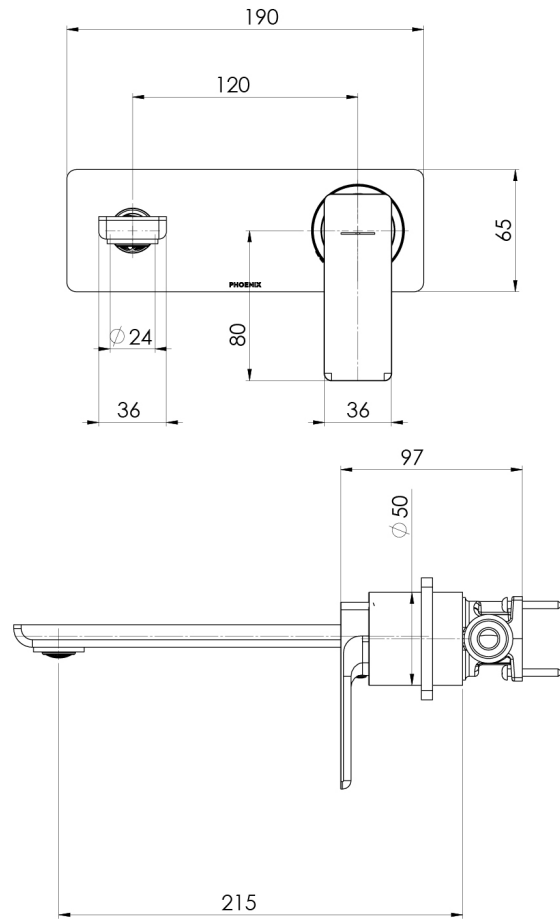

GLOSS MKII

GLOSS MKII SWITCHMIX WALL BASIN / BATH MIXER SET 200MM

SPECIFICATIONS

AVAILABLE IN

135-2810-00
Chrome

65-135-2810-40
Brushed Nickel

135-2812-31
Brushed Carbon

65-135-2810-10
Matte Black

Please visit <https://www.phoenixtapware.com.au/warranty> to view the full warranty

While we aim to ensure the specifications shown are correct at time of printing, Phoenix Tapware reserves the right to make modifications without prior notice. Always use the physical product measurements for mark-ups and roughing-in as the line drawing shown may differ from the actual product over time. All measurements are shown in millimetres. Colours may vary from image shown.