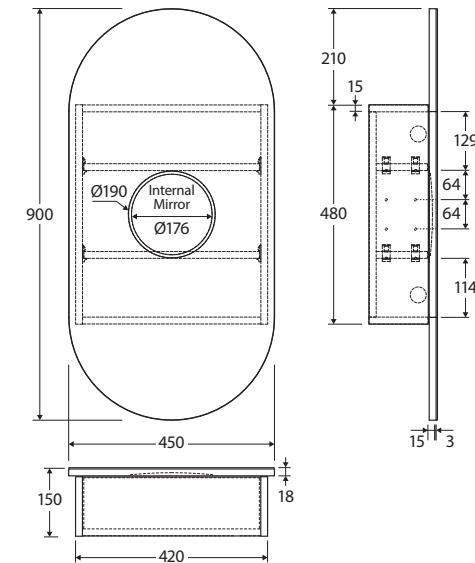

# Pill Mirror Cabinet

450 X 900MM

## Features

- 5mm thick glass mirror with polished pencil edge
- Mirror treated with resin emulsion paint to protect against corrosion
- Fresh white exterior and interior on cabinet
- Soft close door with silver edging and reversible design (rotate whole cabinet for left or right door hinge)
- Two adjustable internal board shelves
- Internal mirror with 3x magnification frequency
- Strong 15mm thick backing board
- Wall mounting screws included

While we aim to ensure specifications are correct at the time of publication, Fienza reserves the right to make modifications without prior notice. Physical colour may vary from image shown. All measurements are shown in millimetres. For MDF cabinetry, please allow +/- 5 mm tolerance per 1000 mm for manufacturing variance in straightness. Always use physical product measurements for mark-ups and roughing-in as the technical drawing may differ from actual product received.