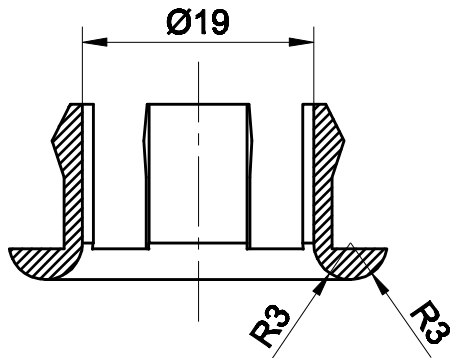

For more information call 1800 BATHROOM (1800 228 476) or visit raymor.com.au

© Registered trademark of Tradelink. All dimensions are in millimetres. Dimensions are approximate and should be checked against the physical product before installation. Changes may be made to this specification without notice due to our commitment to continual improvement. See raymor.com.au for full warranty details.

Raymor[®]

Basin Overflow Ring Chrome

Product Code: 123476

All dimensions in mm

For more information call 1800 BATHROOM (1800 228 476) or visit raymor.com.au

© Registered trademark of Tradelink. All dimensions are in millimetres. Dimensions are approximate and should be checked against the physical product before installation. Changes may be made to this specification without notice due to our commitment to continual improvement. See raymor.com.au for full warranty details.