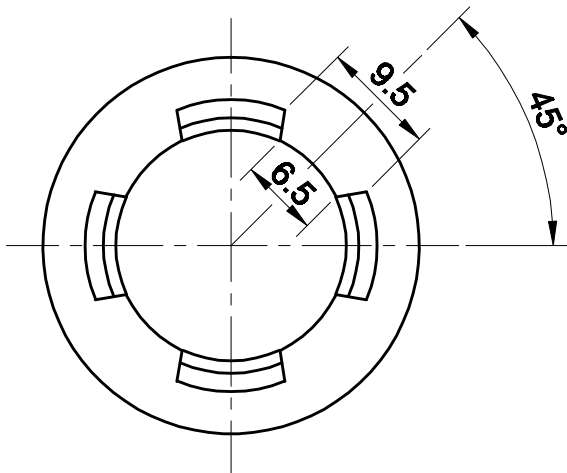

Basin Overflow Ring Chrome

Product Code: 123476

All dimensions in mm

Warranty	5 years - Waste, Overflow ring and finishes 1 year - seals and labour
-----------------	--

Product Specifications

Colour	Chrome
Finish	Painted
Material	ABS Plastic
Maintenance & Care	Clean using a soft sponge or cloth with warm soapy water or detergent. Never use abrasive brushes or scourer pads to clean products. Rinse with water immediately after using any cleaning solution

For more information call 1800 BATHROOM (1800 228 476) or visit raymor.com.au

© Registered trademark of Tradelink. All dimensions are in millimetres. Dimensions are approximate and should be checked against the physical product before installation. Changes may be made to this specification without notice due to our commitment to continual improvement. See raymor.com.au for full warranty details.

Raymor[®]

Basin Overflow Ring Chrome

Product Code: 123476

All dimensions in mm

For more information call 1800 BATHROOM (1800 228 476) or visit raymor.com.au

© Registered trademark of Tradelink. All dimensions are in millimetres. Dimensions are approximate and should be checked against the physical product before installation. Changes may be made to this specification without notice due to our commitment to continual improvement. See raymor.com.au for full warranty details.