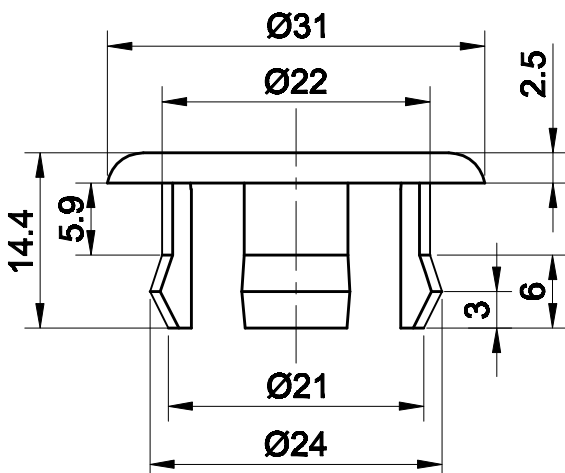

For more information call 1800 BATHROOM (1800 228 476) or visit raymor.com.au

© Registered trademark of Tradelink. All dimensions are in millimetres. Dimensions are approximate and should be checked against the physical product before installation. Changes may be made to this specification without notice due to our commitment to continual improvement. See raymor.com.au for full warranty details.

Raymor[®]

Basin Overflow Ring Chrome

Product Code: 123476

All dimensions in mm

For more information call 1800 BATHROOM (1800 228 476) or visit raymor.com.au

© Registered trademark of Tradelink. All dimensions are in millimetres. Dimensions are approximate and should be checked against the physical product before installation. Changes may be made to this specification without notice due to our commitment to continual improvement. See raymor.com.au for full warranty details.