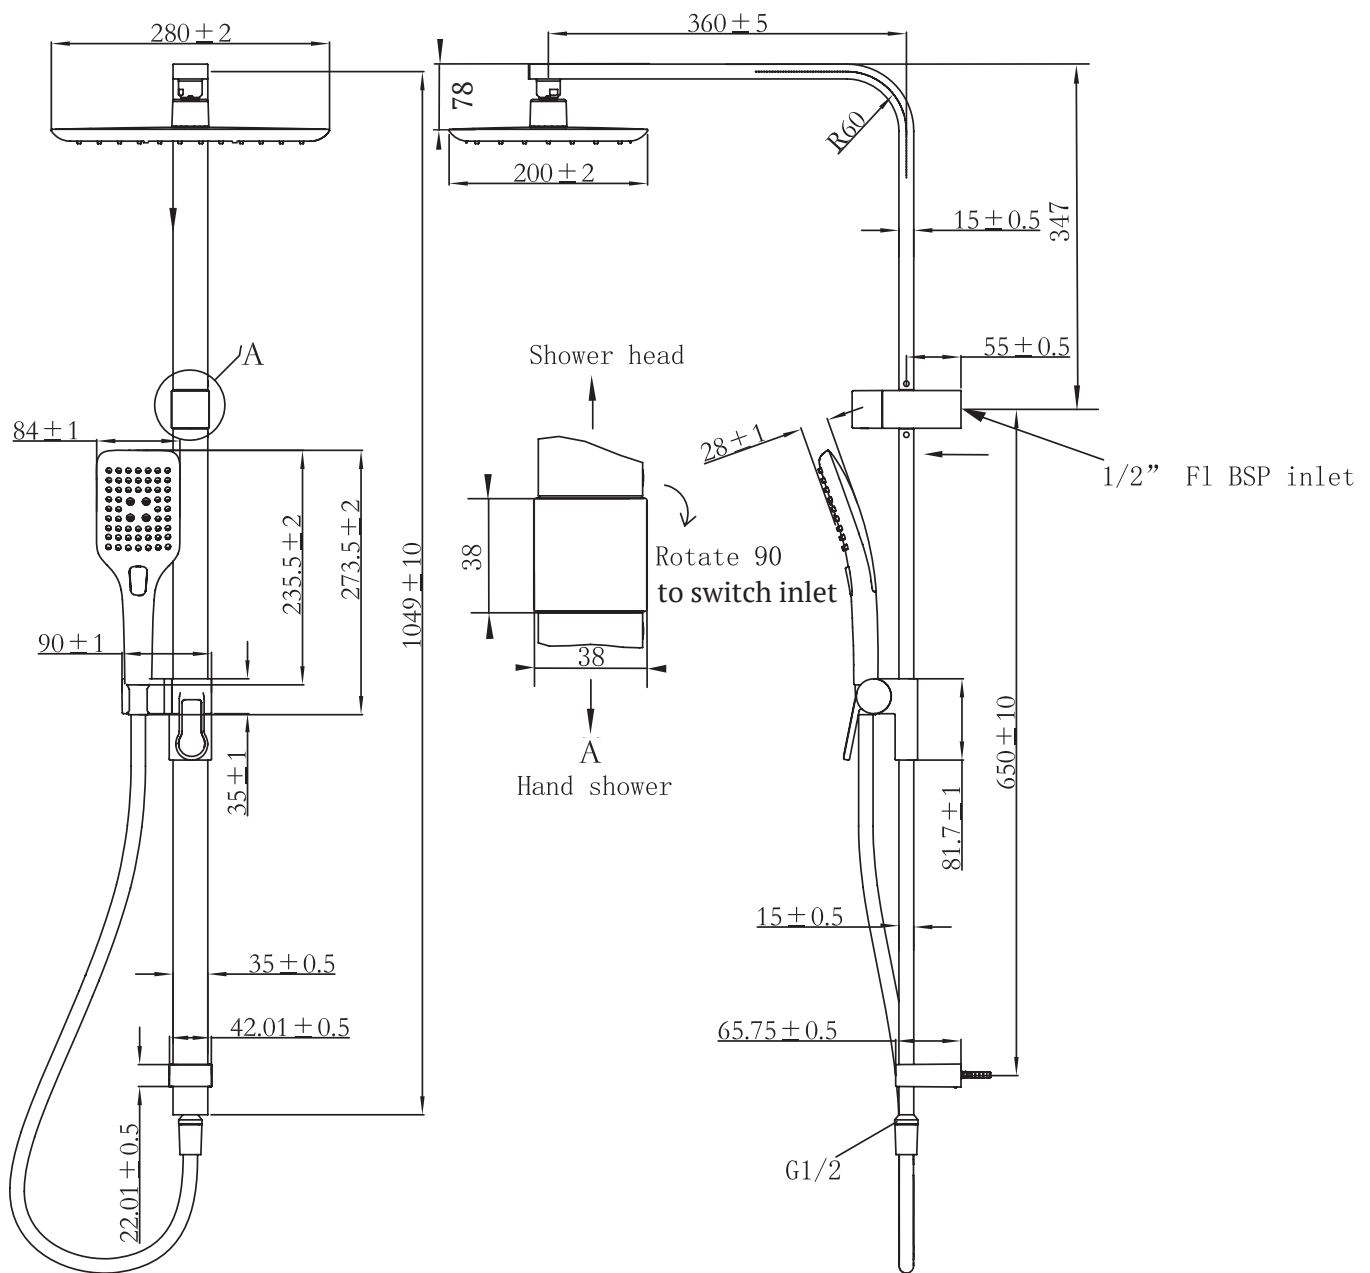

Sigma Dual Shower Brushed Nickel

Product Code: 286411

For more information call 1800 BATHROOM (1800 228 476) or visit raymor.com.au

© Registered trademark of Tradelink. All dimensions are in millimetres. Dimensions are approximate and should be checked against the physical product before installation. Changes may be made to this specification without notice due to our commitment to continual improvement. See raymor.com.au for full warranty details.

All dimensions in mm.

Version 1

raymor