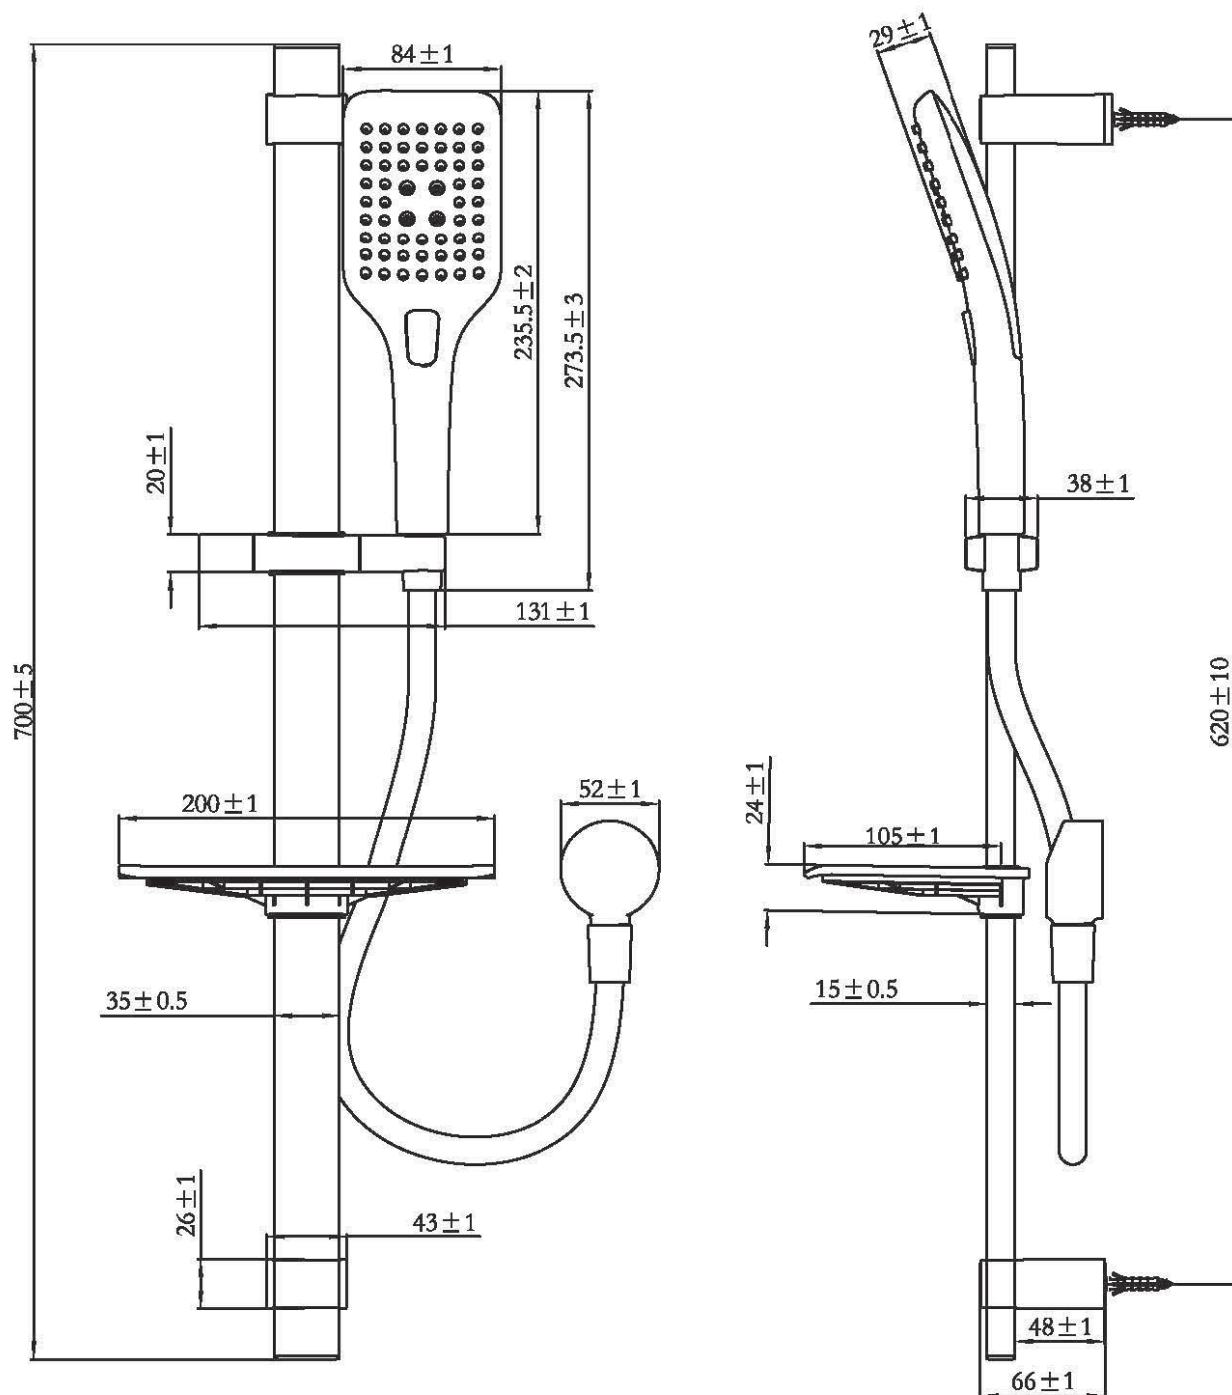

## Product Specifications.

<b>WELS rating</b>	WELS 3 Star 9.0L/min
<b>WELS Registration No.</b>	
<b>Warranty</b>	20 years – main brass body, wall elbow, shower arm, shower rail, PVC coated hose, showerhead, handpiece, slide bracket, diverter assembly, soap dish, and chrome plated finish 5 years - PVD and electroplate finishes 1 year - seals and labour
<b>Colour</b>	Brushed Nickel
<b>Finish</b>	Electroplated, painted ABS
<b>Installation Type</b>	Wall mount
<b>Material</b>	Brass Rail ABS Shower Rose, hand piece and slider PVC Hose
<b>Shower Type</b>	Rail Shower
<b>Function</b>	3 function hand shower
<b>Rail Length</b>	700mm
<b>Rail Diameter</b>	43mm
<b>Hand Shower Diameter</b>	84mm

For more information call 1800 BATHROOM (1800 228 476) or visit [raymor.com.au](http://raymor.com.au)

© Registered trademark of Tradelink. All dimensions are in millimetres. Dimensions are approximate and should be checked against the physical product before installation. Changes may be made to this specification without notice due to our commitment to continual improvement. See [raymor.com.au](http://raymor.com.au) for full warranty details.  
All dimensions in mm.

# Sigma Hand Shower Brushed Nickel

Product Code: 286412

For more information call 1800 BATHROOM (1800 228 476) or visit [raymor.com.au](http://raymor.com.au)

© Registered trademark of Tradelink. All dimensions are in millimetres. Dimensions are approximate and should be checked against the physical product before installation. Changes may be made to this specification without notice due to our commitment to continual improvement. See [raymor.com.au](http://raymor.com.au) for full warranty details.  
All dimensions in mm.