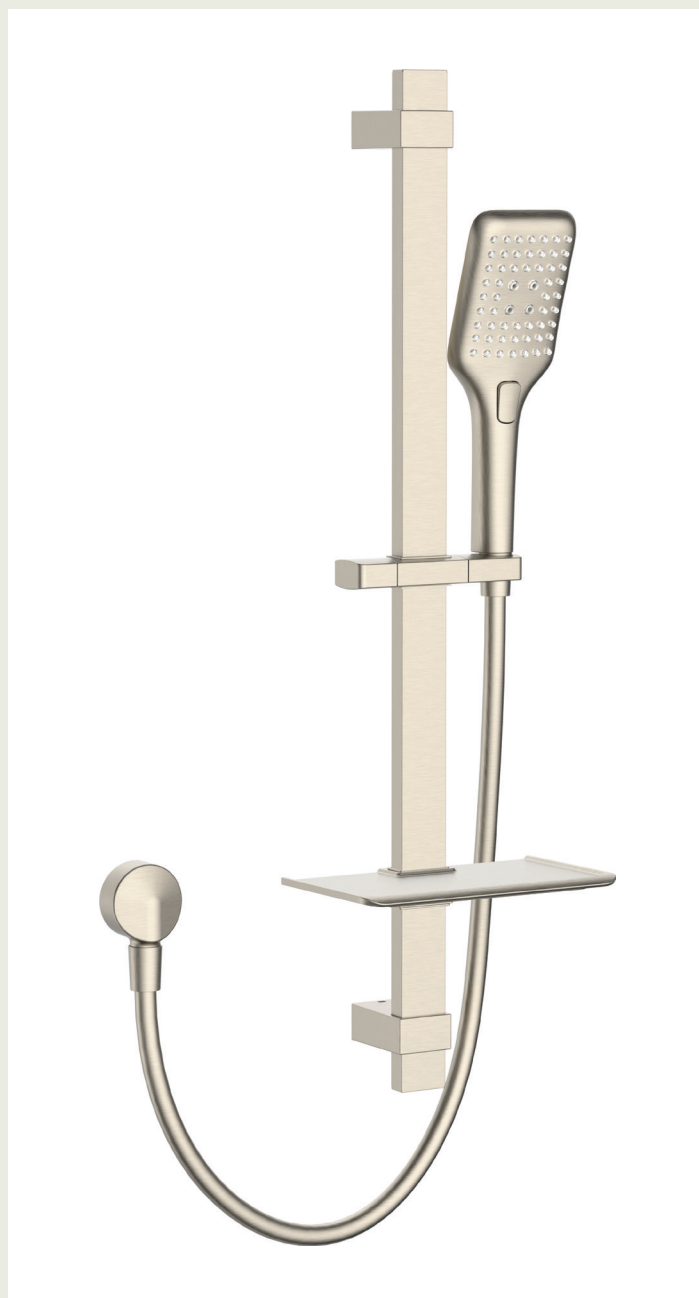

# Sigma Hand Shower Brushed Nickel

Product Code: 286412

## Product Specifications.

<b>WELS rating</b>	WELS 3 Star 9.0L/min
<b>WELS Registration No.</b>	
<b>Warranty</b>	20 years – main brass body, wall elbow, shower arm, shower rail, PVC coated hose, showerhead, handpiece, slide bracket, diverter assembly, soap dish, and chrome plated finish 5 years - PVD and electroplate finishes 1 year - seals and labour
<b>Colour</b>	Brushed Nickel
<b>Finish</b>	Electroplated, painted ABS
<b>Installation Type</b>	Wall mount
<b>Material</b>	Brass Rail ABS Shower Rose, hand piece and slider PVC Hose
<b>Shower Type</b>	Rail Shower
<b>Function</b>	3 function hand shower
<b>Rail Length</b>	700mm
<b>Rail Diameter</b>	43mm
<b>Hand Shower Diameter</b>	84mm

<b>Inclusions</b>	Rail Shower Soap dish Installation Instructions
-------------------	---

<b>Maintenance &amp; Care</b>	Clean using a soft sponge or cloth with warm soapy water or detergent. Never use abrasive brushes or scourer pads to clean products. Rinse with water immediately after using any cleaning solution
-------------------------------	---

# Sigma Hand Shower Brushed Nickel

Product Code: 286412

For more information call 1800 BATHROOM (1800 228 476) or visit [raymor.com.au](http://raymor.com.au)

© Registered trademark of Tradelink. All dimensions are in millimetres. Dimensions are approximate and should be checked against the physical product before installation. Changes may be made to this specification without notice due to our commitment to continual improvement. See [raymor.com.au](http://raymor.com.au) for full warranty details.  
All dimensions in mm.