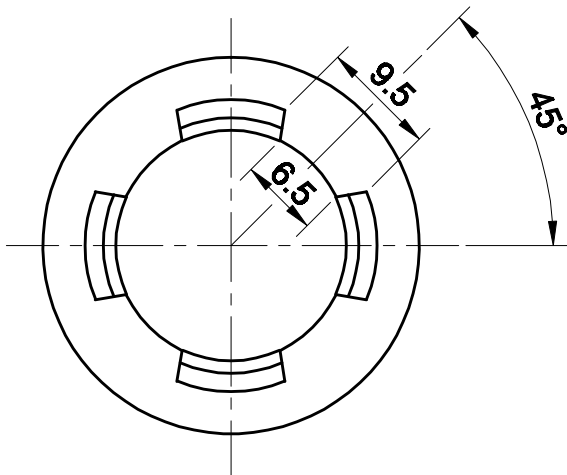

All dimensions in mm

For more information call 1800 BATHROOM (1800 228 476) or visit [raymor.com.au](http://raymor.com.au)

© Registered trademark of Tradelink. All dimensions are in millimetres. Dimensions are approximate and should be checked against the physical product before installation. Changes may be made to this specification without notice due to our commitment to continual improvement. See [raymor.com.au](http://raymor.com.au) for full warranty details.

# Basin Overflow Ring Brushed Nickel

Product Code: 286580

For more information call 1800 BATHROOM (1800 228 476) or visit [raymor.com.au](http://raymor.com.au)

© Registered trademark of Tradelink. All dimensions are in millimetres. Dimensions are approximate and should be checked against the physical product before installation. Changes may be made to this specification without notice due to our commitment to continual improvement. See [raymor.com.au](http://raymor.com.au) for full warranty details.