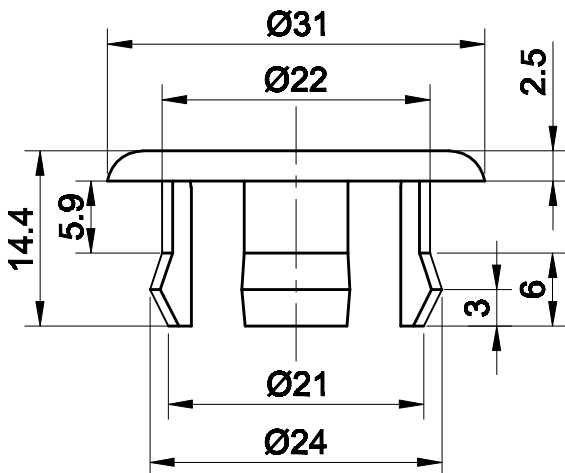

All dimensions in mm

For more information call 1800 BATHROOM (1800 228 476) or visit [raymor.com.au](http://raymor.com.au)

© Registered trademark of Tradelink. All dimensions are in millimetres. Dimensions are approximate and should be checked against the physical product before installation. Changes may be made to this specification without notice due to our commitment to continual improvement. See [raymor.com.au](http://raymor.com.au) for full warranty details.

# Basin Overflow Ring Brushed Nickel

Product Code: 286580

For more information call 1800 BATHROOM (1800 228 476) or visit [raymor.com.au](http://raymor.com.au)

© Registered trademark of Tradelink. All dimensions are in millimetres. Dimensions are approximate and should be checked against the physical product before installation. Changes may be made to this specification without notice due to our commitment to continual improvement. See [raymor.com.au](http://raymor.com.au) for full warranty details.