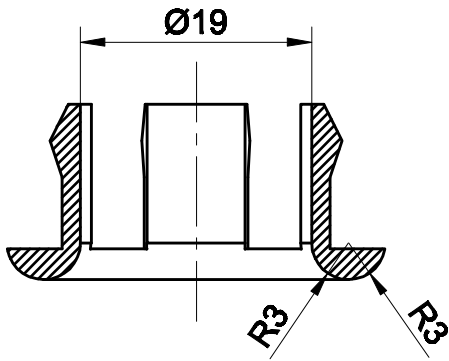

All dimensions in mm

For more information call 1800 BATHROOM (1800 228 476) or visit [raymor.com.au](http://raymor.com.au)

© Registered trademark of Tradelink. All dimensions are in millimetres. Dimensions are approximate and should be checked against the physical product before installation. Changes may be made to this specification without notice due to our commitment to continual improvement. See [raymor.com.au](http://raymor.com.au) for full warranty details.

# Basin Overflow Ring Brushed Nickel

Product Code: 286580

For more information call 1800 BATHROOM (1800 228 476) or visit [raymor.com.au](http://raymor.com.au)

© Registered trademark of Tradelink. All dimensions are in millimetres. Dimensions are approximate and should be checked against the physical product before installation. Changes may be made to this specification without notice due to our commitment to continual improvement. See [raymor.com.au](http://raymor.com.au) for full warranty details.