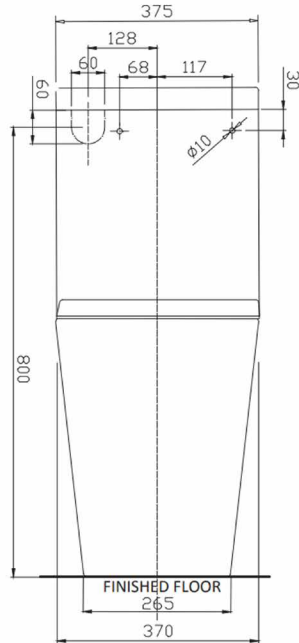

Winton Back to Wall Comfort Height Toilet Suite Slim Seat

Product Code: 289076

All dimensions in mm

Includes	203083 Pan 203080 Cistern 203081 Slim Seat 136001 Variance Bend
WELS rating	4 Star 3.5L Avg Flush
Warranty	20 years - Vitreous china, nylon braided hoses & chrome plated finish 15 years - plastic cistern, in-wall cistern frame 5 years - inlet & outlet valves, toilet seat, link piece, flush pipe, flush button, PVD & electroplate finishes, fittings 1 year - seals & labour

For more information call 1800 BATHROOM (1800 228 476) or visit raymor.com.au

© Registered trademark of Tradelink. All dimensions are in millimetres. Dimensions are approximate and should be checked against the physical product before installation. Changes may be made to this specification without notice due to our commitment to continual improvement. See raymor.com.au for full warranty details.

Raymor[®]

Winton Back to Wall Comfort Height Toilet Suite Slim Seat

Product Code: 289076

Country of Manufacture
Maintenance & Care

China

Surfaces should be regularly cleaned with a soft, dampened cloth or sponge with warm, soapy water or mild detergent only. Do not use abrasive brushes, scourers, cleaners or harsh chlorides or chemicals as these can damage the finish

Toilet Seat

Optional Set Out

with 136002 Pan Connector
SOLD SEPERATELY

For more information call 1800 BATHROOM (1800 228 476) or visit raymor.com.au

© Registered trademark of Tradelink. All dimensions are in millimetres. Dimensions are approximate and should be checked against the physical product before installation. Changes may be made to this specification without notice due to our commitment to continual improvement. See raymor.com.au for full warranty details.