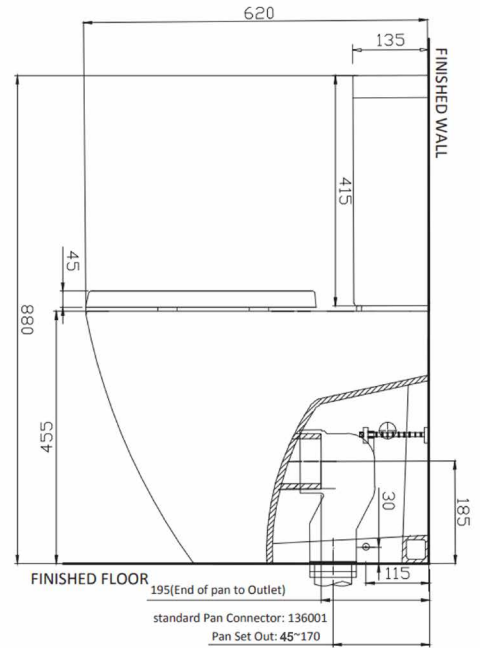

Winton Back to Wall Comfort Height Toilet Suite Slim Seat

Product Code: 289076

All dimensions in mm

Includes	203083 Pan 203080 Cistern 203081 Slim Seat 136001 Variance Bend
WELS rating	4 Star 3.5L Avg Flush
Warranty	20 years - Vitreous china, nylon braided hoses & chrome plated finish 15 years - plastic cistern, in-wall cistern frame 5 years - inlet & outlet valves, toilet seat, link piece, flush pipe, flush button, PVD & electroplate finishes, fittings 1 year - seals & labour

For more information call 1800 BATHROOM (1800 228 476) or visit raymor.com.au

© Registered trademark of Tradelink. All dimensions are in millimetres. Dimensions are approximate and should be checked against the physical product before installation. Changes may be made to this specification without notice due to our commitment to continual improvement. See raymor.com.au for full warranty details.

Raymor[®]

Winton Back to Wall Comfort Height Toilet Suite Slim Seat

Product Code: 289076

Country of Manufacture
Maintenance & Care

China

Surfaces should be regularly cleaned with a soft, dampened cloth or sponge with warm, soapy water or mild detergent only. Do not use abrasive brushes, scourers, cleaners or harsh chlorides or chemicals as these can damage the finish

Toilet Seat

Optional Set Out

with 136002 Pan Connector
SOLD SEPERATELY

For more information call 1800 BATHROOM (1800 228 476) or visit raymor.com.au

© Registered trademark of Tradelink. All dimensions are in millimetres. Dimensions are approximate and should be checked against the physical product before installation. Changes may be made to this specification without notice due to our commitment to continual improvement. See raymor.com.au for full warranty details.