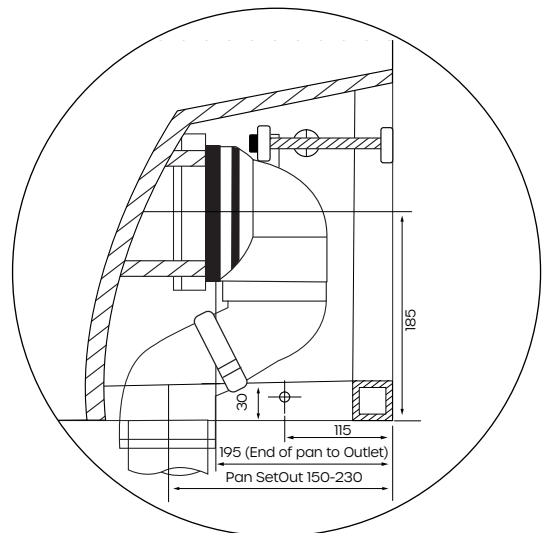

Product Specifications

Colour	White
Pan	Vitreous china
Cistern	Vitreous china
Rim Type	Rimless
Seat	Soft Close, Quick Release with Metal Hinges
Trap Type	P-trap set out 185mm S-trap set out 75mm-170mm as standard. S-trap set out 145mm-230mm as optional (Item Code 136002 Variance Bend).
Inlet Valve	Universal inlet valve suits back entry and bottom entry
Outlet Valve	4.5/3L Dual flush outlet valve
Inclusions	1 x Cistern 1 x Wall Faced Pan 1 x Slim Seat 1 x Variance Bend Installation Instructions
Maintenance & Care	Surfaces should be regularly cleaned with a soft, dampened cloth or sponge with warm, soapy water or mild detergent only. Do not use abrasive brushes, scourers, cleaners or harsh chlorides or chemicals as these can damage the finish

Raymor[®]

Winton Back to Wall Comfort Height Toilet Suite Slim Seat

Product Code: 289076

Country of Manufacture
Maintenance & Care

China

Surfaces should be regularly cleaned with a soft, dampened cloth or sponge with warm, soapy water or mild detergent only. Do not use abrasive brushes, scourers, cleaners or harsh chlorides or chemicals as these can damage the finish

Toilet Seat

Optional Set Out

with 136002 Pan Connector
SOLD SEPERATELY

For more information call 1800 BATHROOM (1800 228 476) or visit raymor.com.au

© Registered trademark of Tradelink. All dimensions are in millimetres. Dimensions are approximate and should be checked against the physical product before installation. Changes may be made to this specification without notice due to our commitment to continual improvement. See raymor.com.au for full warranty details.