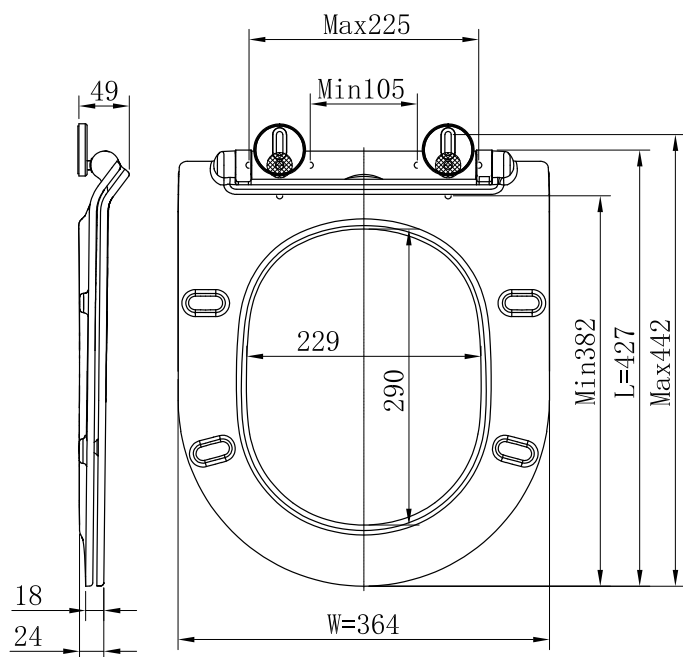

Product Specifications

Colour	White
Pan	Vitreous china
Cistern	Vitreous china
Rim Type	Rimless
Seat	Soft Close, Quick Release with Metal Hinges
Trap Type	P-trap set out 185mm S-trap set out 75mm-170mm as standard. S-trap set out 145mm-230mm as optional (Item Code 136002 Variance Bend).
Inlet Valve	Universal inlet valve suits back entry and bottom entry
Outlet Valve	4.5/3L Dual flush outlet valve
Inclusions	1 x Cistern 1 x Wall Faced Pan 1 x Slim Seat 1 x Variance Bend Installation Instructions
Maintenance & Care	Surfaces should be regularly cleaned with a soft, dampened cloth or sponge with warm, soapy water or mild detergent only. Do not use abrasive brushes, scourers, cleaners or harsh chlorides or chemicals as these can damage the finish

For more information call 1800 BATHROOM (1800 228 476) or visit raymor.com.au

© Registered trademark of Tradelink. All dimensions are in millimetres. Dimensions are approximate and should be checked against the physical product before installation. Changes may be made to this specification without notice due to our commitment to continual improvement. See raymor.com.au for full warranty details.

Raymor[®]

Winton Back to Wall Comfort Height Toilet Suite Slim Seat

Product Code: 289076

Country of Manufacture
Maintenance & Care

China

Surfaces should be regularly cleaned with a soft, dampened cloth or sponge with warm, soapy water or mild detergent only. Do not use abrasive brushes, scourers, cleaners or harsh chlorides or chemicals as these can damage the finish

Toilet Seat

Optional Set Out

with 136002 Pan Connector
SOLD SEPERATELY

For more information call 1800 BATHROOM (1800 228 476) or visit raymor.com.au

© Registered trademark of Tradelink. All dimensions are in millimetres. Dimensions are approximate and should be checked against the physical product before installation. Changes may be made to this specification without notice due to our commitment to continual improvement. See raymor.com.au for full warranty details.