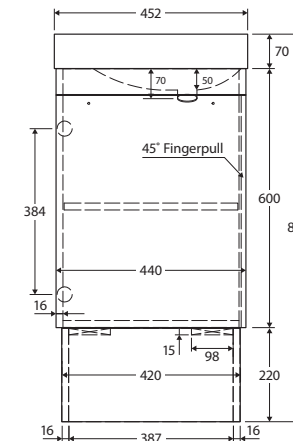

### Features

- Reversible, gloss white vitreous china basin-top (no overflow)
- 1 tap hole
- Reversible, soft-close door, for left-hand or right-hand opening
- Bevelled edge pull-channel (long edge of door)
- Matching exterior and interior finish
- 16 mm thick backing board
- Includes cabinet and basin-top

While we aim to ensure specifications are correct at the time of publication, Fienza reserves the right to make modifications without prior notice. Physical colour may vary from image shown. All measurements are shown in millimetres. Always use physical product measurements for mark-ups and roughing-in as the technical drawing may differ from actual product received. Tapware not included.