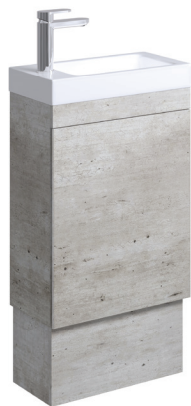

# Denzel Edge 450

## VANITY ON KICKBOARD

### Features

- Reversible, gloss white vitreous china basin-top (no overflow)
- 1 tap hole
- Reversible, soft-close door, for left-hand or right-hand opening
- Bevelled edge pull-channel (long edge of door)
- Matching exterior and interior finish
- 16 mm thick backing board
- Includes cabinet and basin-top