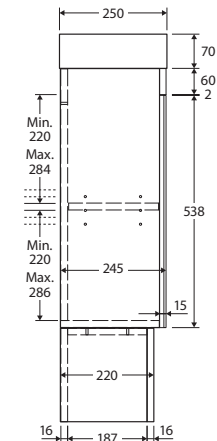

### Features

- Reversible, gloss white vitreous china basin-top (no overflow)
- 1 tap hole
- Reversible, soft-close door, for left-hand or right-hand opening
- Bevelled edge pull-channel (long edge of door)
- Matching exterior and interior finish
- 16 mm thick backing board
- Includes cabinet and basin-top

While we aim to ensure specifications are correct at the time of publication, Fienza reserves the right to make modifications without prior notice. Physical colour may vary from image shown. All measurements are shown in millimetres. Always use physical product measurements for mark-ups and roughing-in as the technical drawing may differ from actual product received. Tapware not included.