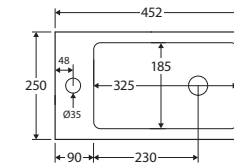

### Features

- Reversible, gloss white vitreous china basin-top (no overflow)
- 1 tap hole
- Reversible, soft-close door, for left-hand or right-hand opening
- Bevelled edge pull-channel (long edge of door)
- Matching exterior and interior finish
- 16 mm thick backing board
- Includes cabinet and basin-top

While we aim to ensure specifications are correct at the time of publication, Fienza reserves the right to make modifications without prior notice. Physical colour may vary from image shown. All measurements are shown in millimetres. Always use physical product measurements for mark-ups and roughing-in as the technical drawing may differ from actual product received. Tapware not included.