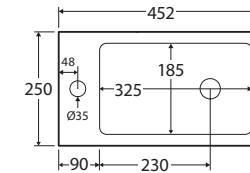

Denzel 450

WALL-HUNG VANITY

Features

- Reversible, gloss white vitreous china basin-top (no overflow)
- 1 tap hole
- 2-pac, gloss white finish on cabinet
- Soft-close doors
- 16 mm thick backing board

Available in

While we aim to ensure specifications are correct at the time of publication, Fienza reserves the right to make modifications without prior notice. Physical colour may vary from image shown. All measurements are shown in millimetres. Always use physical product measurements for mark-ups and roughing-in as the technical drawing may differ from actual product received. Tapware not included.