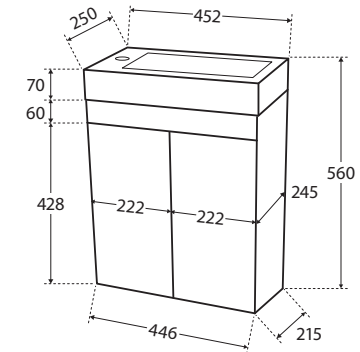

Denzel 450

WALL-HUNG VANITY

Features

- Reversible, gloss white vitreous china basin-top (no overflow)
- 1 tap hole
- 2-pac, gloss white finish on cabinet
- Soft-close doors
- 16 mm thick backing board

Available in

While we aim to ensure specifications are correct at the time of publication, Fienza reserves the right to make modifications without prior notice. Physical colour may vary from image shown. All measurements are shown in millimetres. Always use physical product measurements for mark-ups and roughing-in as the technical drawing may differ from actual product received. Tapware not included.