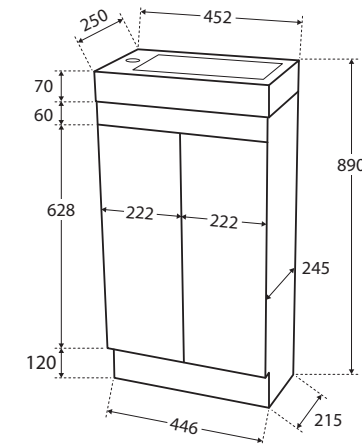

Denzel 450

VANITY ON KICKBOARD

Features

- Reversible, gloss white vitreous china basin-top (no overflow)
- 1 tap hole
- 2-pac, gloss white finish on cabinet
- Soft-close doors
- 16 mm thick backing board

While we aim to ensure specifications are correct at the time of publication, Fienza reserves the right to make modifications without prior notice. Physical colour may vary from image shown. All measurements are shown in millimetres. Always use physical product measurements for mark-ups and roughing-in as the technical drawing may differ from actual product received. Tapware not included.