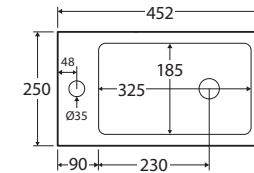

Denzel 450

VANITY ON KICKBOARD

Features

- Reversible, gloss white vitreous china basin-top (no overflow)
- 1 tap hole
- 2-pac, gloss white finish on cabinet
- Soft-close doors
- 16 mm thick backing board

Available in

Gloss White
4525DWK

Cleaning & Care

- Regularly clean with mild soapy water using a clean, soft cloth.
- Do not use harsh detergents, bleach, abrasive cleaners or cream/wax cleaners. These substances can result in scratches and/or deposit build-ups that will affect the appearance.
- Avoid placing hot objects, such as hair straighteners, on any surface as these will cause discolouration and marking.
- Spills of hair dye, after-shave lotion, nail polish and remover, aerosol spray and other harsh chemicals should be removed immediately to prevent damage and discolouration. Clean immediately with mild soapy water using a clean, soft cloth.

While we aim to ensure specifications are correct at the time of publication, Fienza reserves the right to make modifications without prior notice. Physical colour may vary from image shown. All measurements are shown in millimetres. Always use physical product measurements for mark-ups and roughing-in as the technical drawing may differ from actual product received. Tapware not included.