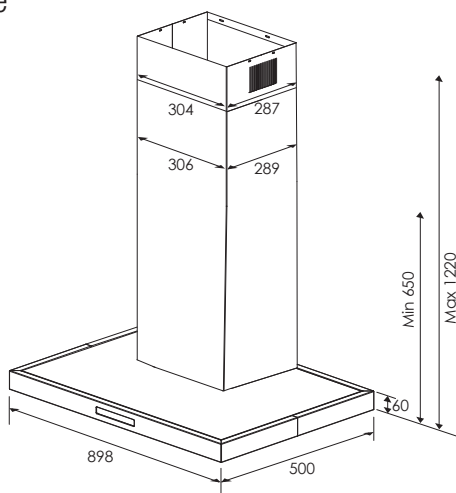

Wall Mounted Canopy Rangehood 90cm

Model: RHSC91

- Stainless steel body and flue
- Stainless steel baffle filters
- Electronic touch buttons with 3 speed operation
- 2 x Energy efficient LED lamps
- Single fan 750m³/h for high performance
- 56 dbA noise level for quiet operation
- Ducted or recirculating with optional carbon filter order KMCF200
- Ø air outlet 150mm for excellent extraction
- This appliance comes with a 10A plug and cord ready for plug in and use

Whisper

Stainless Steel
Baffle Filters

10A Plug
Ready to use

These dimensions are provided as a general guide only and should not be used for designing or constructing cabinetry or for installation.

To obtain full installation instructions for this appliance go to kleenmaid.com.au and click on User Care Manuals, top right.