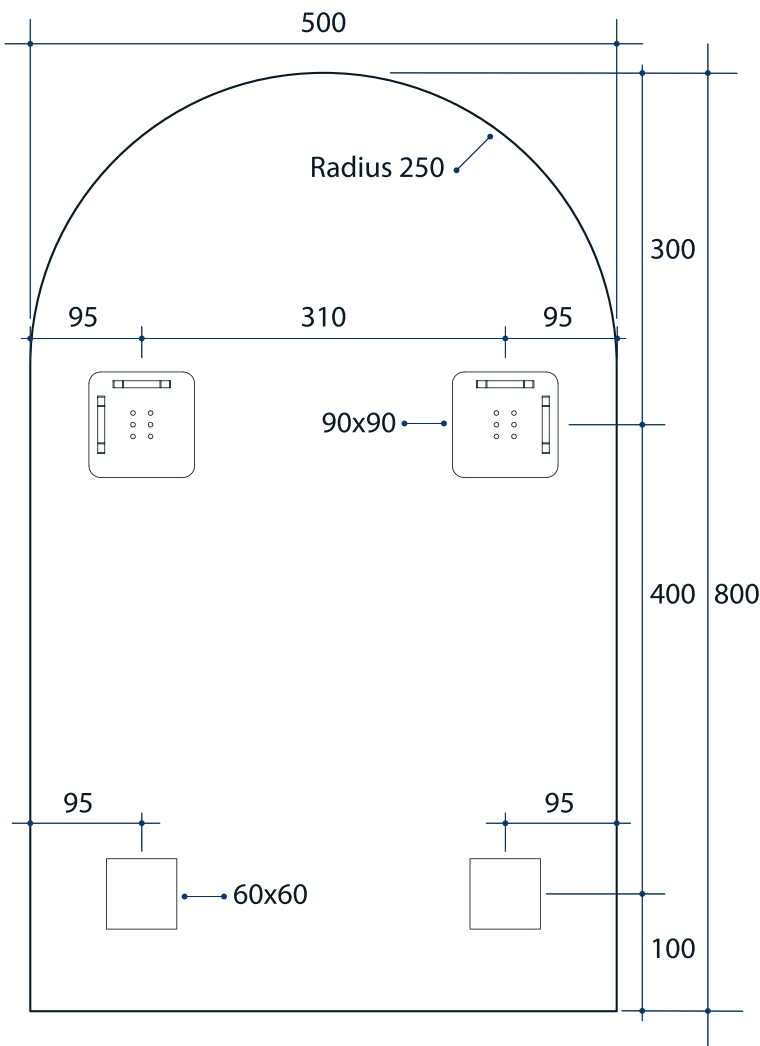

Aspen Church Shape Mirror

Note: All dimensions are in millimetres (mm)

Stock Code	Size (mm)	Shape	Edge
AC5080HN	500 x 800 x 14	Church	Polished Pencil Edge

Please note: Bracket location may vary +/- 5mm. do not pre-drill holes for mounts before confirming exact locations on your mirror. Do not use or measure from drawings.