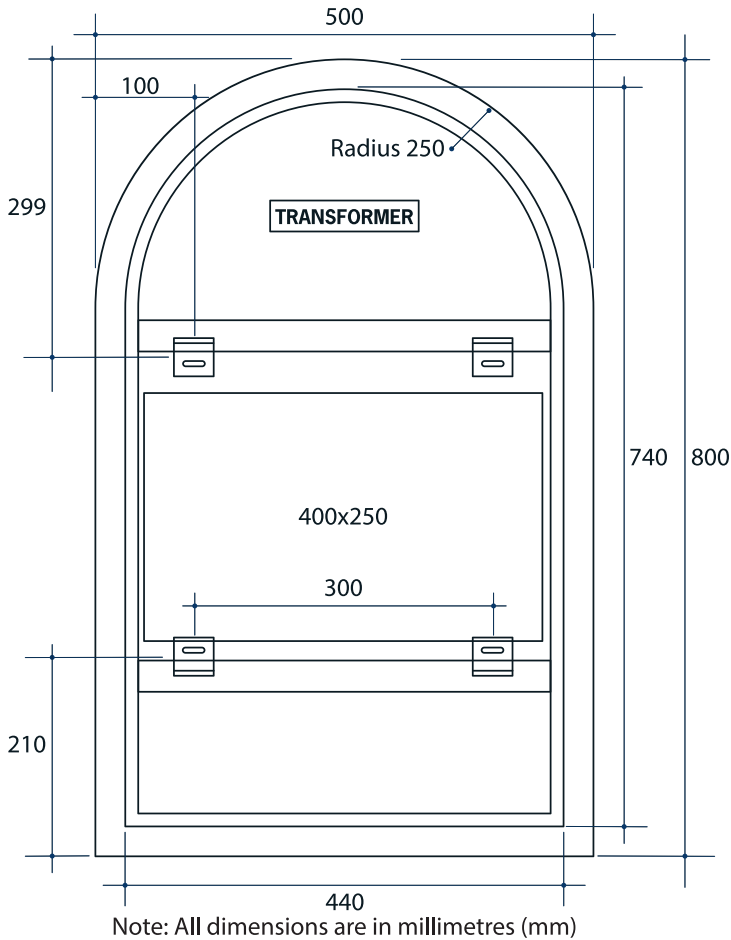

Ablaze Premium Backlit Mirrors

Stock Code	Light	Size (mm)	Output (W)
------------	-------	-----------	------------

AS500C

Cool

W500 x H800 x D45

47 Watts

Please note: Mirrors will need to be installed in accordance with the Installation Guide. Ablaze does not take responsibility for incorrect installation of these mirrors.

Please note: Specifications are for information purposes only. Whilst every effort has been made to ensure the product specifications are accurate, due to continuing product development and improvement the specifications are subject to change. Specifications can be used to rough in and fit timber supports in the wall however we recommend no holes are drilled without having the product on site or verifying the details with the manufacturer. Thermogroup cannot be held liable or responsible for errors due to updated specifications