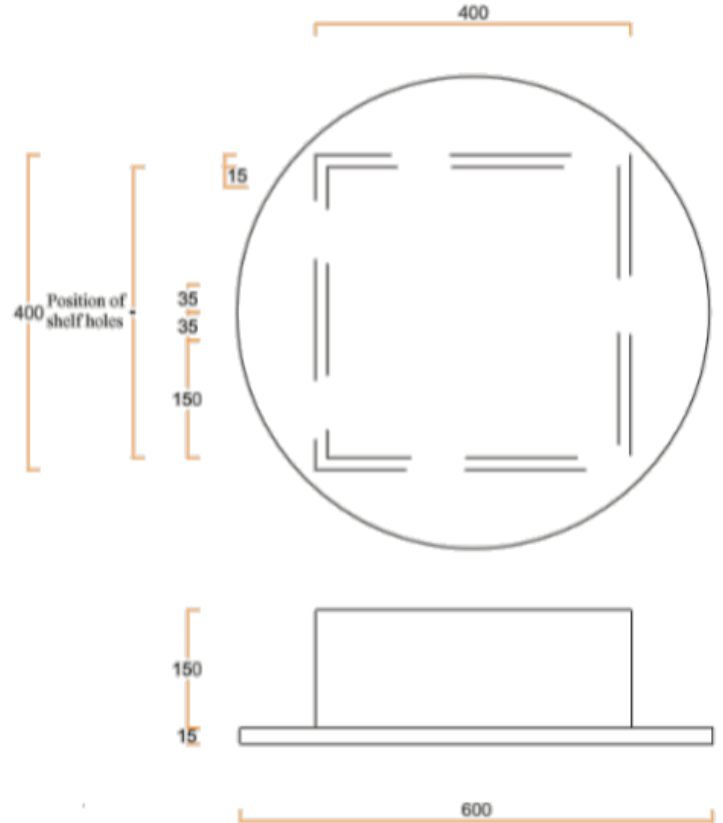

Ablaze Mirror Cabinet

Single Door Round Mirror Cabinet

Stock Code	Cabinet Size (mm)	Mirror Size (mm)
ASCR	400 x 400 x 150	600ø