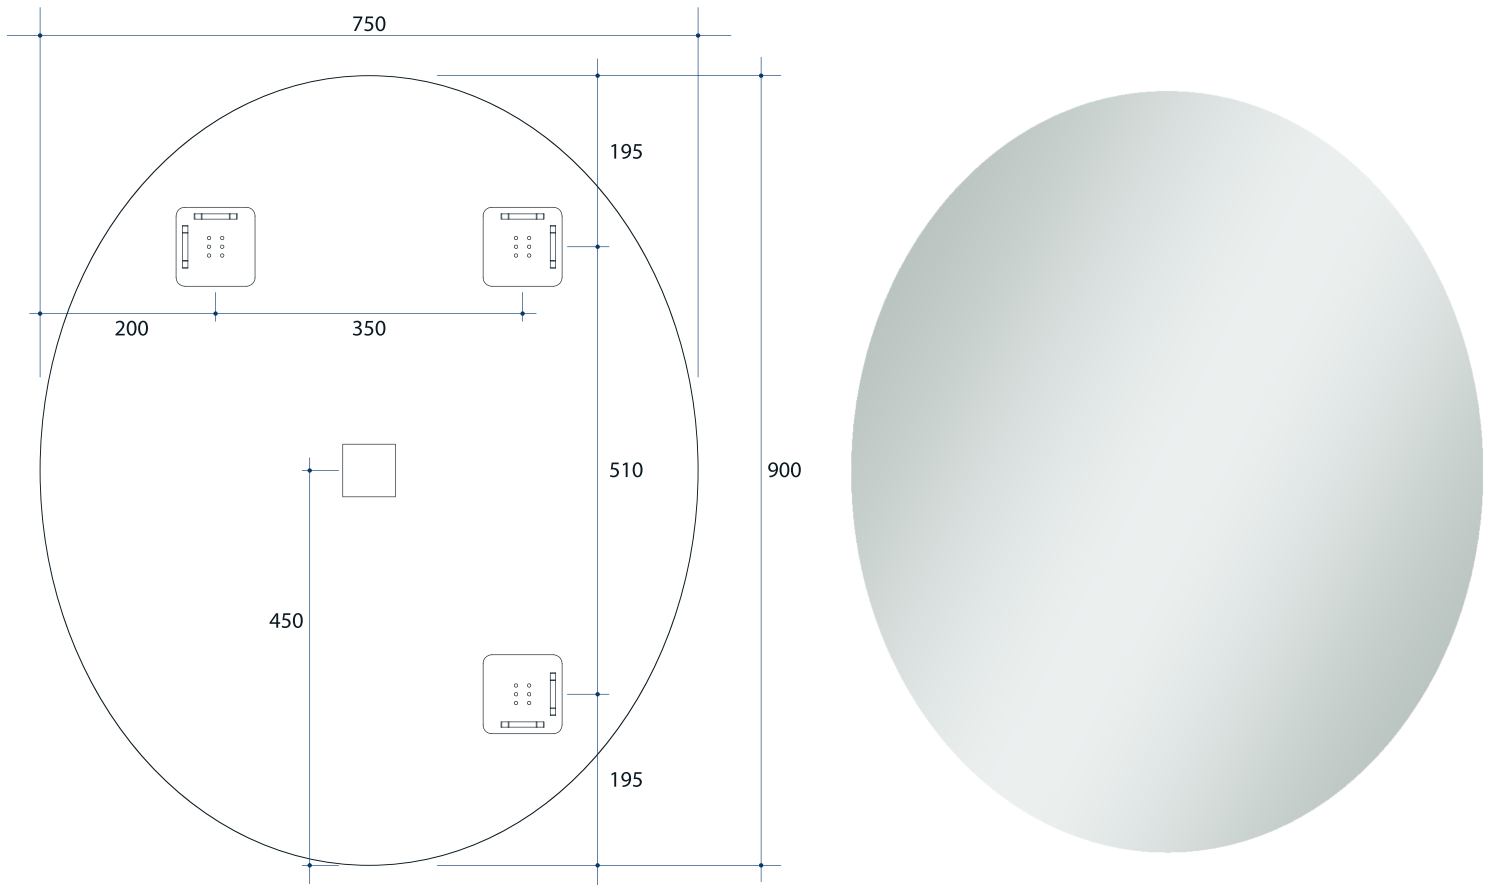

Cody Oval Polished Edge Mirror

Note: All dimensions are in millimetres (mm)

Stock Code	Size (mm)	Shape	Edge
C09075HN	900 x 750 x 14	Oval	Polished Edge

Please note: Bracket location may vary +/- 5mm. do not pre-drill holes for mounts before confirming exact locations on your mirror. Do not use or measure from drawings.