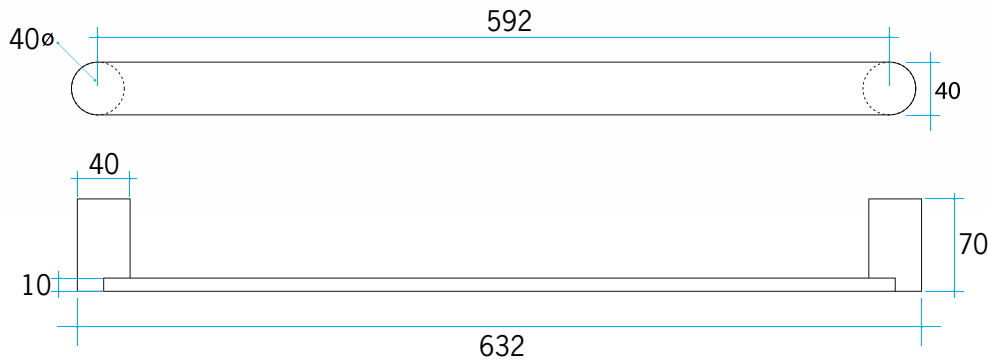

Thermorail Towel Rails 12V

Electric Heated Towel Rails for use in bathrooms

Note: All dimensions are in millimetres (mm)

Stock Code	Finish	Size (mm)	Output (W)	No. of Bars
DSP6B	Matt Black	W632 x H40 x D70	13 Watts	1

Please note: Specifications are for information purposes only. Whilst every effort has been made to ensure the product specifications are accurate, due to continuing product development and improvement the specifications are subject to change. Specifications can be used to rough in and fit timber supports in the wall however we recommend no holes are drilled without having the product on site or verifying the details with the manufacturer. Thermogroup cannot be held liable or responsible for errors due to updated specifications