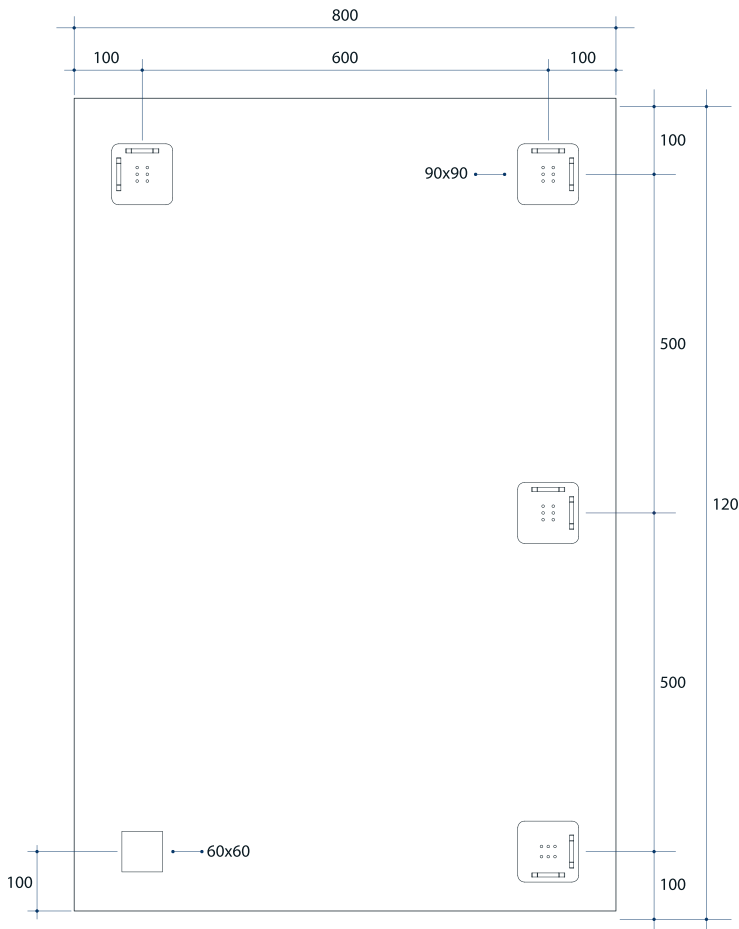

Jackson Rectangle Polished Edge Mirrors

Note: All dimensions are in millimetres (mm)

Stock Code	Size (mm)	Shape	Edge
JS1280HN	1200 x 800 x 14	Rectangle	Polished Edge

Please note: Bracket location may vary +/- 5mm. DO NOT pre-drill holes for mounts before confirming exact locations on your mirror. Measurements and diagrams are to be used as a guide only.

Mirrors will need to be installed in accordance with the Installation Guide. Ablaze does not take responsibility for incorrect installation of these mirrors.