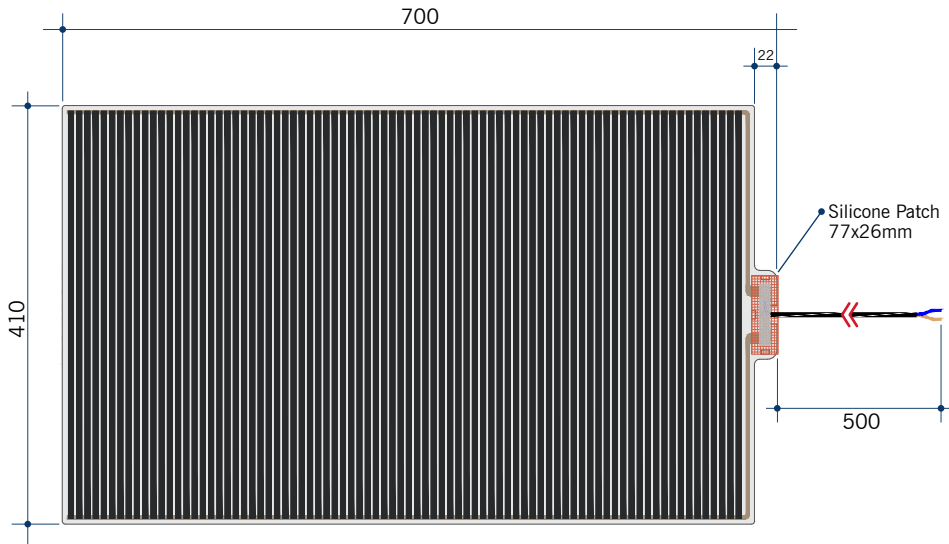

Jackson Rectangle Polished Edge Mirror Includes Mirror Demister

Note: All dimensions are in millimetres (mm)

Stock Code	Size (mm)	Shape	Edge
JS9075GTD	900 x 750 x 5	Rectangle	Polished Edge

This product includes a mirror and Thermomirror demister. These are supplied as separate parts and the demister will need to be adhered to the back of the mirror prior to installation of the mirror. For details on the demister, please see next page.

Mirrors will need to be installed in accordance with the Installation Guide. Ablaze does not take responsibility for incorrect installation of these mirrors.

Thermomirror Mirror Demister

Ultra-thin Demister Pad for use on Bathroom Mirrors

Stock Code	Size (mm)	Heat Output (W)	Voltage - Frequency
TM4170	410 x 700	60	220 - 240V 50Hz

Thermomirror demisters must be installed by a qualified electrician.
The demister cannot be cut, pierced or modified in anyway.