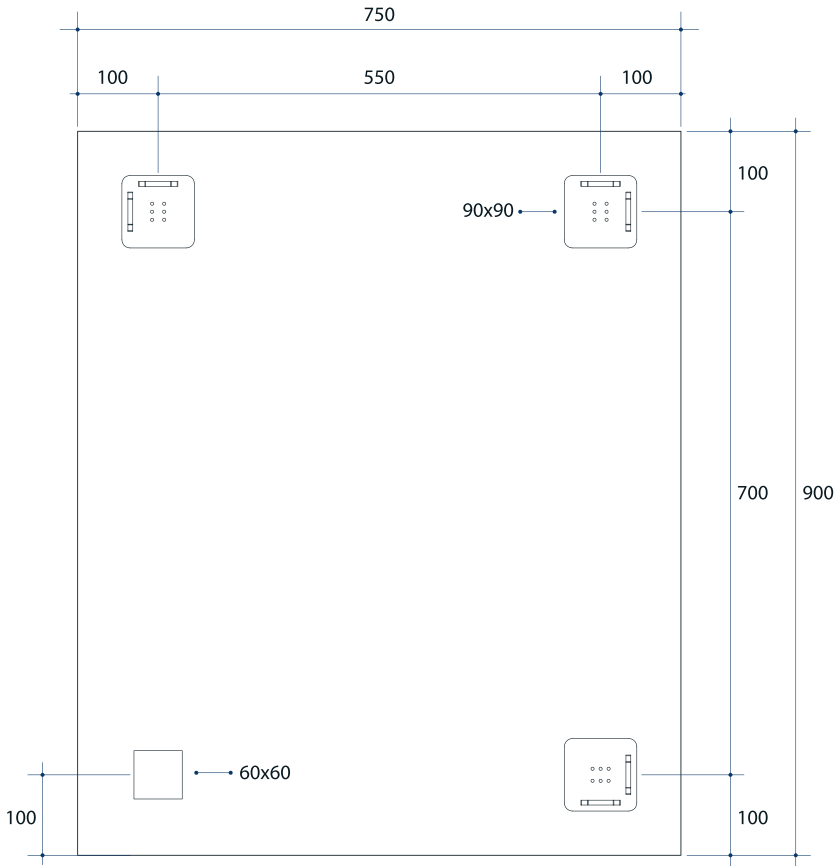

Jackson Rectangle Polished Edge Mirror

Note: All dimensions are in millimetres (mm)

Stock Code	Size (mm)	Shape	Edge
JS9075HN	900 x 750 x 14	Rectangle	Polished Edge

Please note: Bracket location may vary +/- 5mm. DO NOT pre-drill holes for mounts before confirming exact locations on your mirror. Measurements and diagrams are to be used as a guide only.

Mirrors will need to be installed in accordance with the Installation Guide. Ablaze does not take responsibility for incorrect installation of these mirrors.