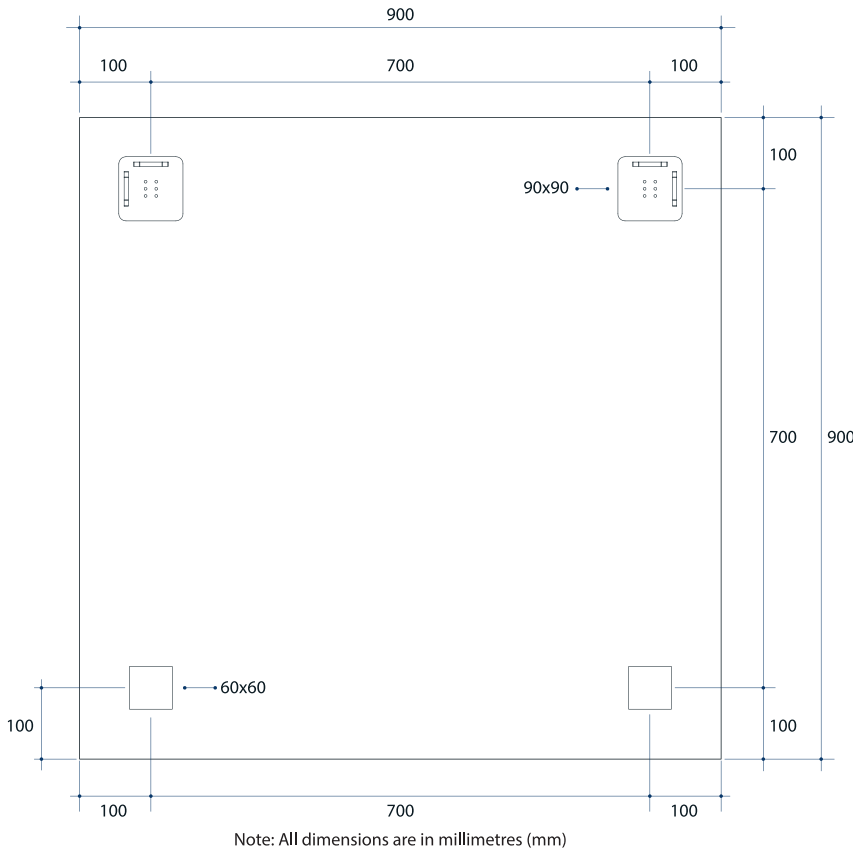

Jackson Rectangle Polished Edge Mirror

Stock Code	Size (mm)	Shape	Edge
JS9090HN	900 x 900 x 14	Rectangle	Polished Edge

Please note: Bracket location may vary +/- 5mm. DO NOT pre-drill holes for mounts before confirming exact locations on your mirror. Measurements and diagrams are to be used as a guide only.