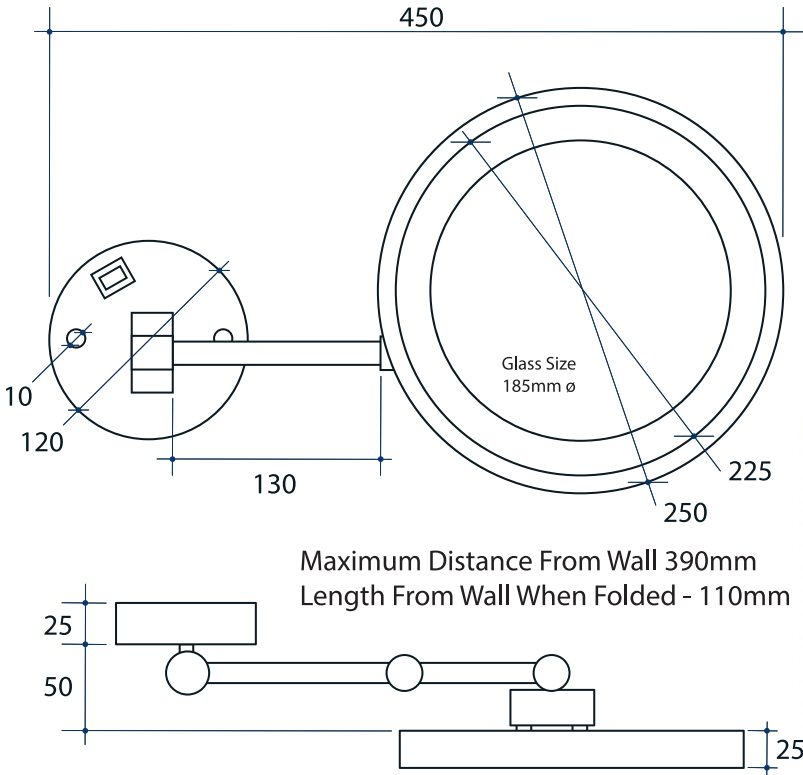

Ablaze Lit Magnifying Mirrors

Note: All dimensions are in millimetres (mm)

Stock Code	Finish	Type	Output (W)
L252GSMC	Polished Gold	Wall Mounted	3 Watts

Please note: Mirrors will need to be installed in accordance with the Installation Guide. Ablaze does not take responsibility for incorrect installation of these mirrors.