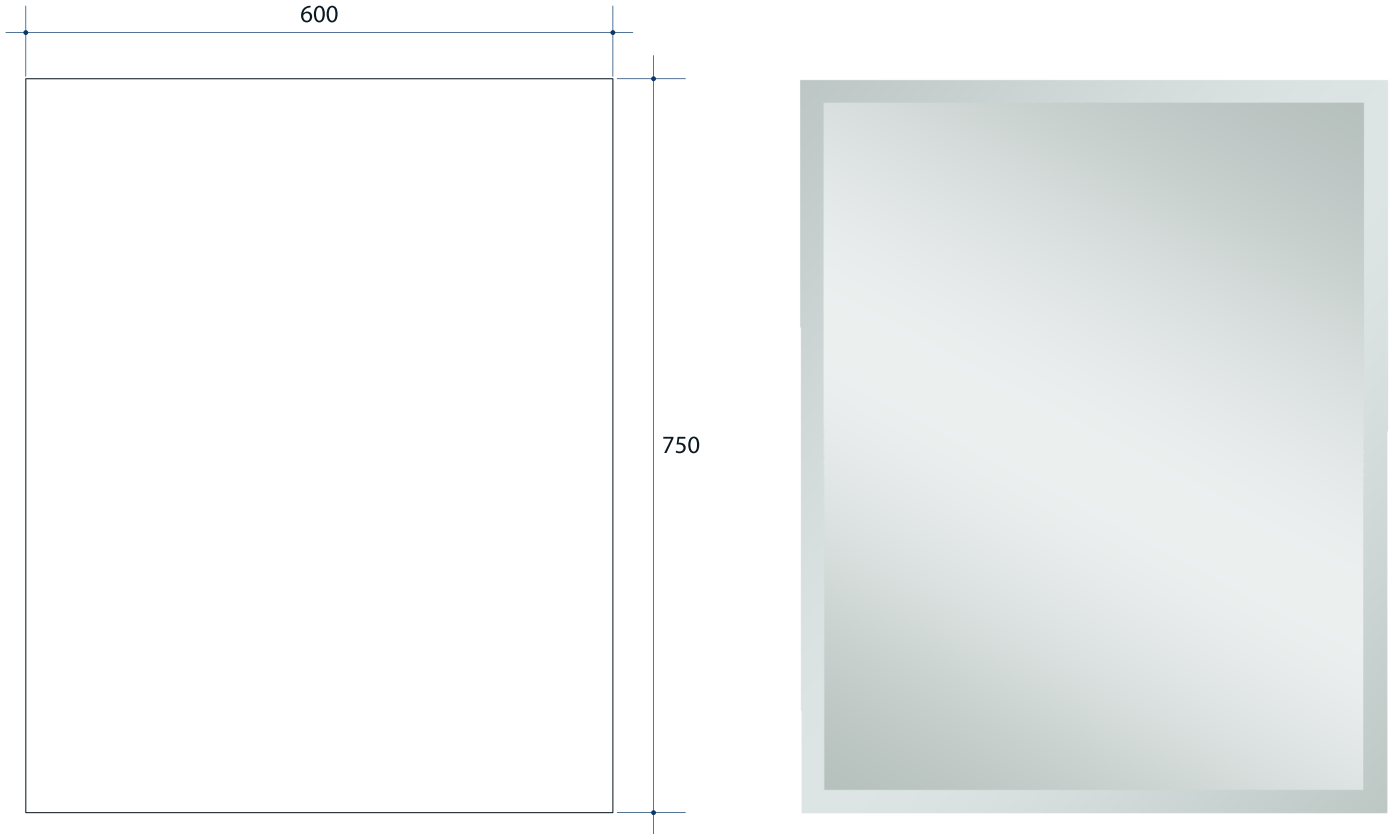

Montana Rectangle 25mm Bevel Edge Mirror

Note: All dimensions are in millimetres (mm)

Stock Code	Size (mm)	Shape	Edge
MS6075GT	600 x 750 x 5	Rectangle	25mm Bevel

Mirrors will need to be installed in accordance with the Installation Guide. Ablaze does not take responsibility for incorrect installation of these mirrors.