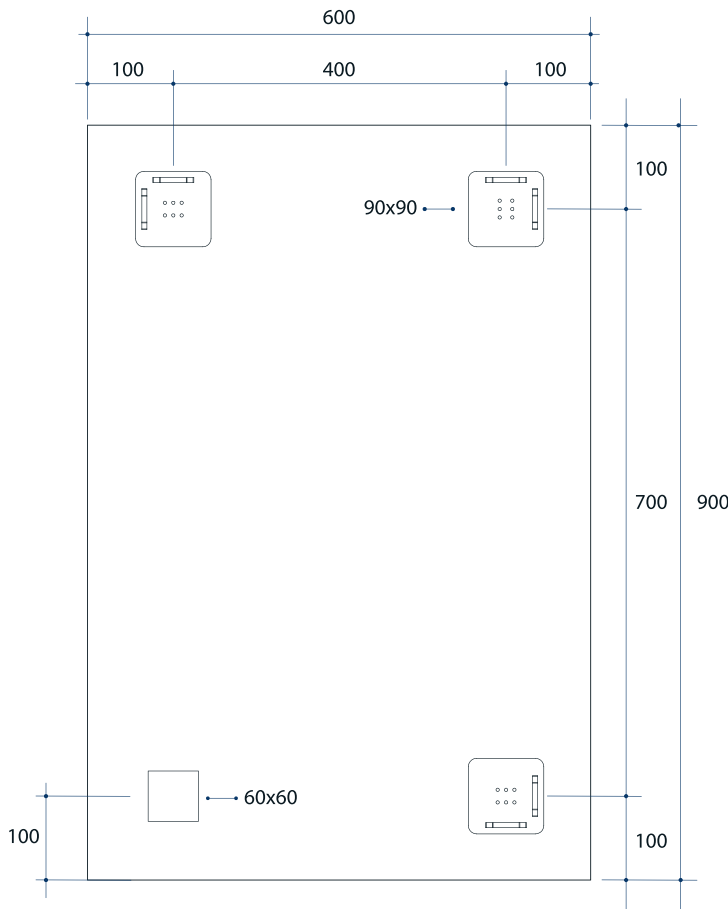

# Montana Rectangle 25mm Bevel Edge Mirror

Note: All dimensions are in millimetres (mm)

Stock Code	Size (mm)	Shape	Edge
MS6090HN	600 x 900 x 14	Rectangle	25mm Bevel

**Please note:** Bracket location may vary +/- 5mm. DO NOT pre-drill holes for mounts before confirming exact locations on your mirror. Measurements and diagrams are to be used as a guide only.

Mirrors will need to be installed in accordance with the Installation Guide. Ablaze does not take responsibility for incorrect installation of these mirrors.