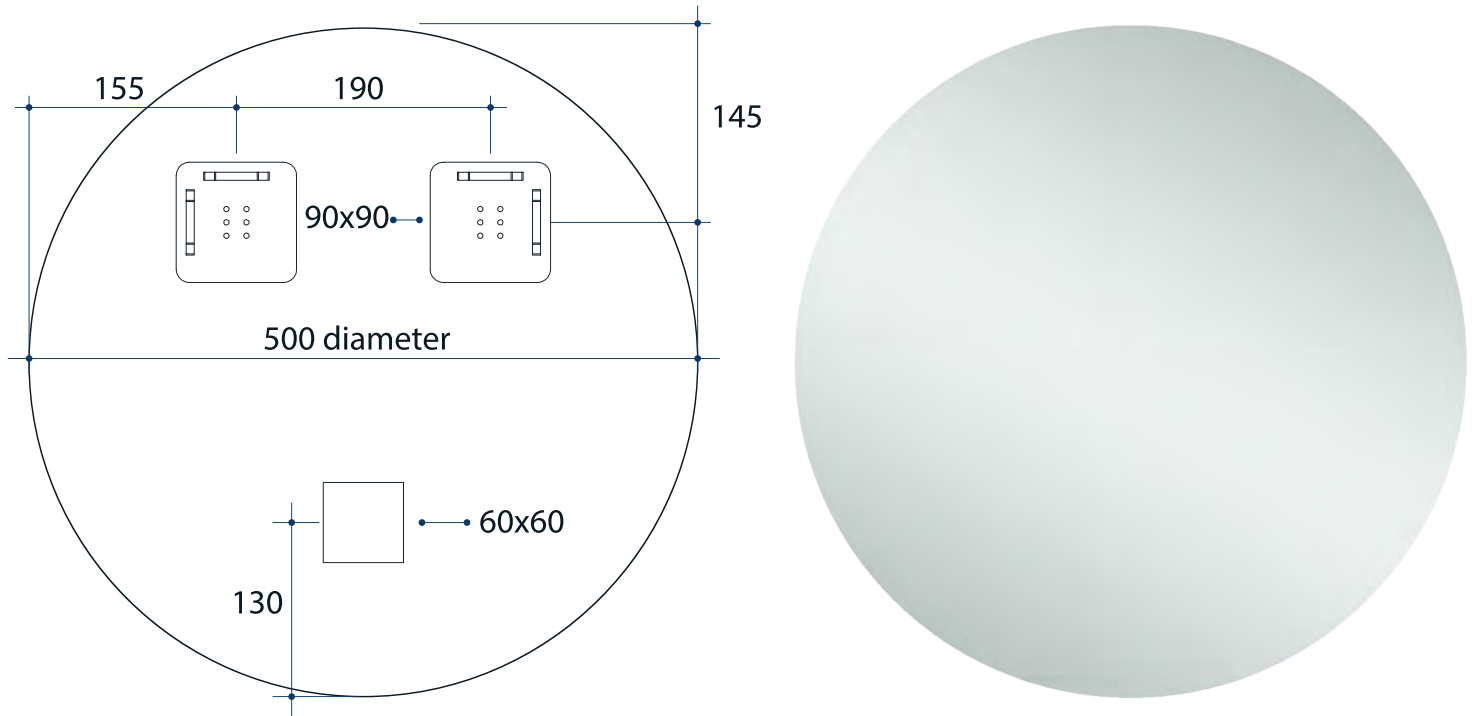

# Rio Round Polished Edge Mirror

Note: All dimensions are in millimetres (mm)

Stock Code	Size (mm)	Shape	Edge
RR5050HN	500Ø x 14	Round	Polished Edge

**Please note:** Bracket location may vary +/- 5mm. DO NOT pre-drill holes for mounts before confirming exact locations on your mirror. Measurements and diagrams are to be used as a guide only.