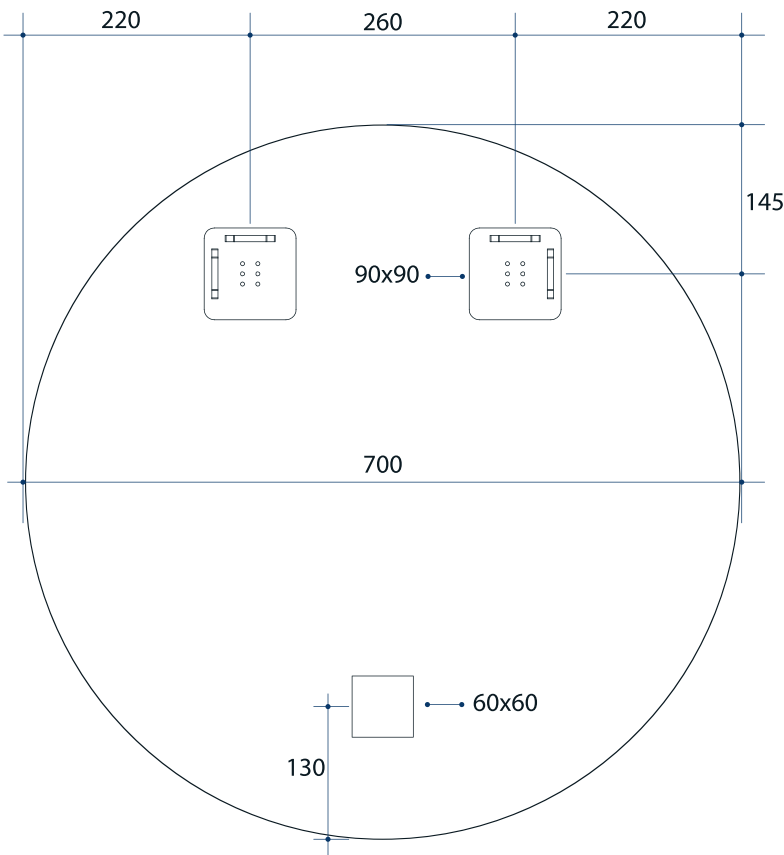

Rio Round Polished Edge Mirror

Note: All dimensions are in millimetres (mm)

Stock Code	Size (mm)	Shape	Edge
RR7070HN	700Ø x 14	Round	Polished Edge

Please note: Bracket location may vary +/- 5mm. DO NOT pre-drill holes for mounts before confirming exact locations on your mirror. Measurements and diagrams are to be used as a guide only.