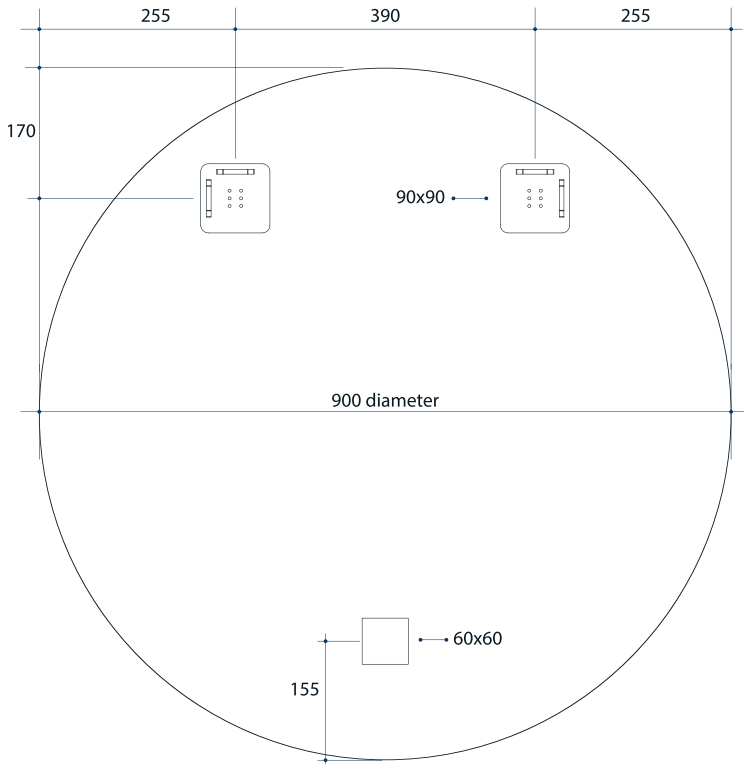

# Rio Round Polished Edge Mirror

Note: All dimensions are in millimetres (mm)

Stock Code	Size (mm)	Shape	Edge
RR9090HN	900Ø x 14	Round	Polished Edge

**Please note:** Bracket location may vary +/- 5mm. DO NOT pre-drill holes for mounts before confirming exact locations on your mirror. Measurements and diagrams are to be used as a guide only.