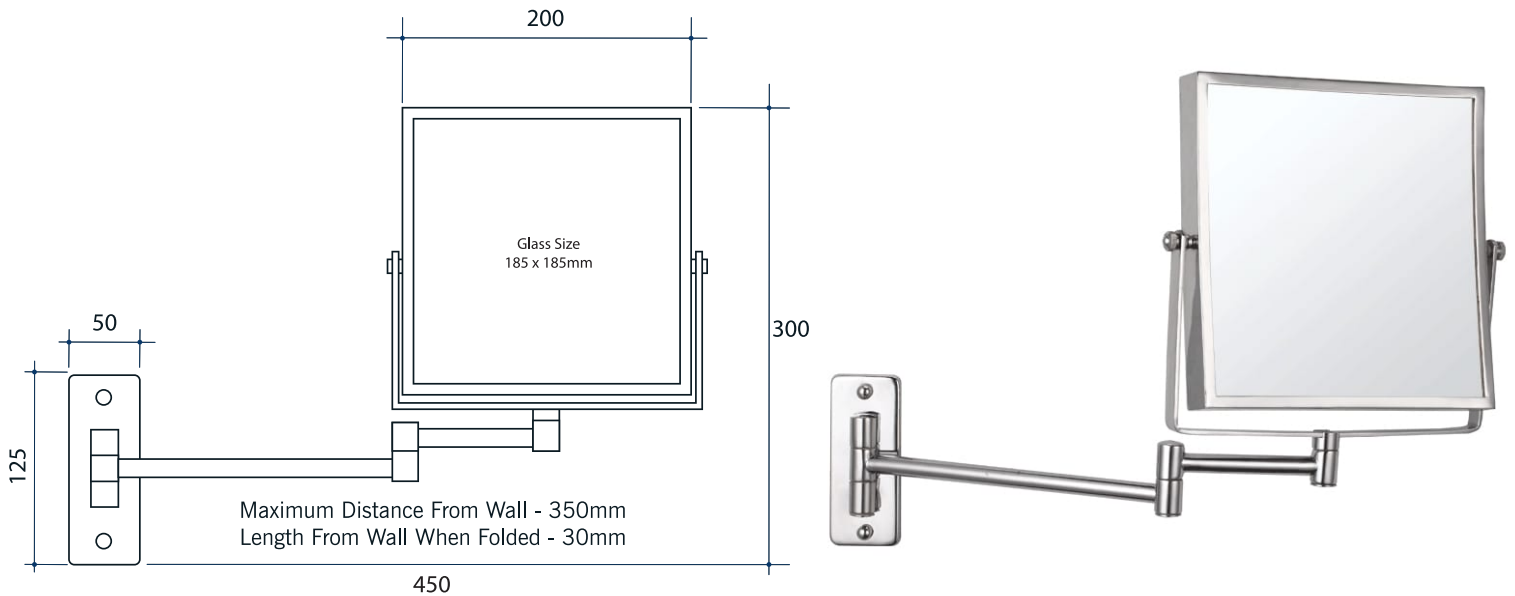

Ablaze Non-Lit Magnifying Mirrors

Note: All dimensions are in millimetres (mm)

Stock Code	Finish	Type
S15SM	Chrome Plated	Wall Mounted

Please note: Mirrors will need to be installed in accordance with the Installation Guide. Ablaze does not take responsibility for incorrect installation of these mirrors.