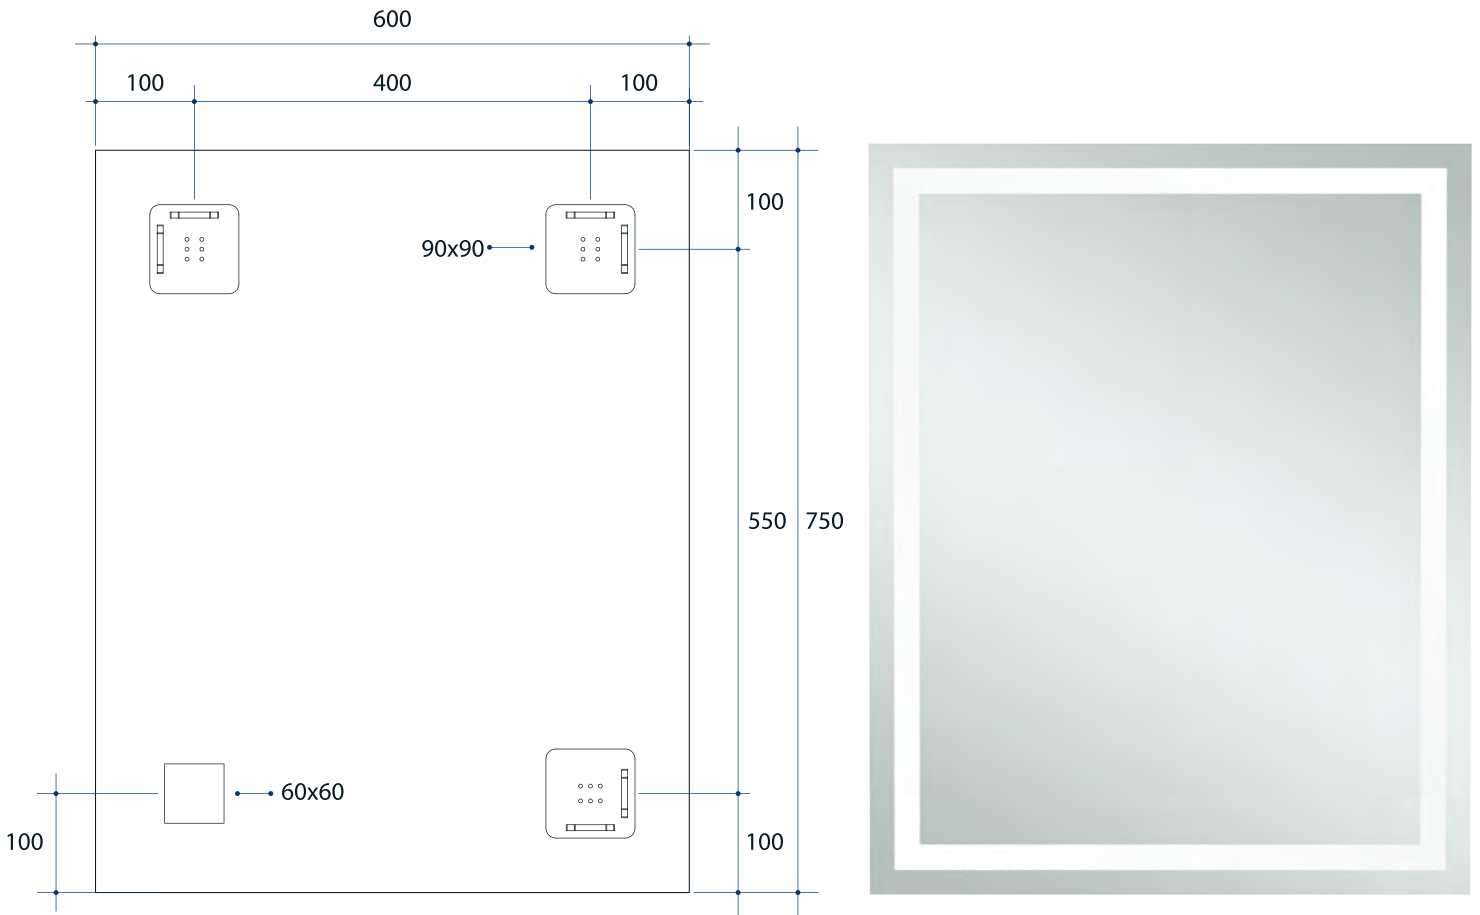

# Sierra Sandblasted Border, Polished Edge Mirror

Note: All dimensions are in millimetres (mm)

Stock Code	Size (mm)	Shape	Edge
SS6075HN	600 x 750 x 14	Rectangle	Polished Edge Sandblasted Strip

**Please note:** Bracket location may vary +/- 5mm. DO NOT pre-drill holes for mounts before confirming exact locations on your mirror. Measurements and diagrams are to be used as a guide only.