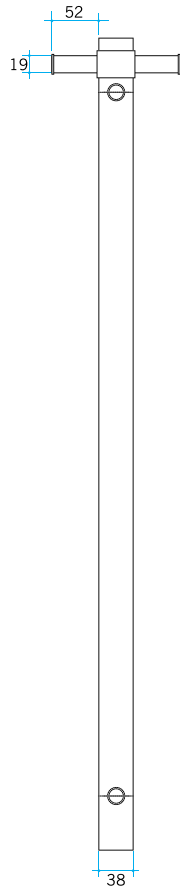

Thermorail Towel Rails 240V

Electric Heated Towel Rails for use in bathrooms

Stock Code	Finish	Size (mm)	Output (W)	No. of Bars
VSH900HB	Matt Black	W142 x H900 x D100	22 Watts	1

Rails are sold individually. Hooks are removable.

Please note: Specifications are for information purposes only. Whilst every effort has been made to ensure the product specifications are accurate, due to continuing product development and improvement the specifications are subject to change. Specifications can be used to rough in and fit timber supports in the wall however we recommend no holes are drilled without having the product on site or verifying the details with the manufacturer. Thermogroup cannot be held liable or responsible for errors due to updated specifications