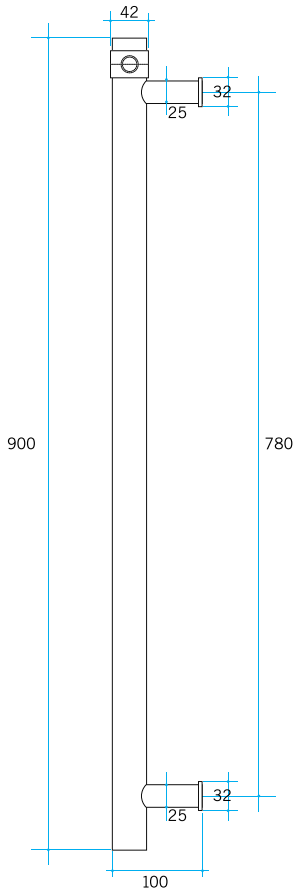

Thermorail Towel Rails 240V

Electric Heated Towel Rails for use in bathrooms

Stock Code	Finish	Size (mm)	Output (W)	No. of Bars
VSH900HB	Matt Black	W142 x H900 x D100	22 Watts	1

Rails are sold individually. Hooks are removable.

Please note: Specifications are for information purposes only. Whilst every effort has been made to ensure the product specifications are accurate, due to continuing product development and improvement the specifications are subject to change. Specifications can be used to rough in and fit timber supports in the wall however we recommend no holes are drilled without having the product on site or verifying the details with the manufacturer. Thermogroup cannot be held liable or responsible for errors due to updated specifications