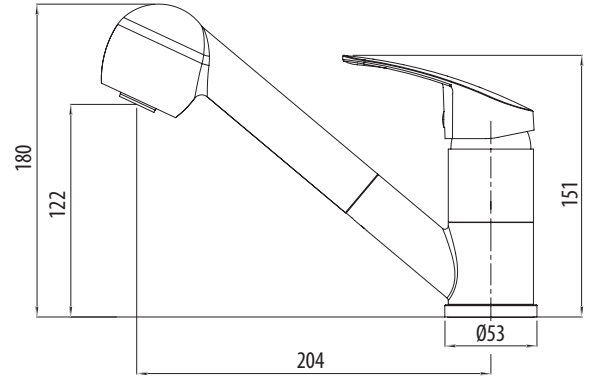

London

LON580CR-P

Chrome Pull Out Spray Mixer

All dimensions in mm

INCLUDES
PUSH BUTTON
SPRAY
FUNCTION

Specifications /

WELs rating	5 Stars, 5.0 L per minute
Temperature rating (min / max)	1°C - 80°C
Pressure rating (min / max)	150 kPa - 500 kPa
Finish	Polished chrome
Materials	Brass body (DZR low lead)
Cartridge size	40 mm
Cartridge type	Ceramic disc cartridge
Carton size	500 x 280 x 60 mm
Product weight	1.61 kg
Mixer height	180 mm
Water supply	Mains
Warranty	10 years (refer to oliveri.com.au for details)
Maintenance and care instructions	All surfaces should be cleaned with mild liquid detergent or soap and water. Do not use cream cleaners or citrus based cleaning products, as they are abrasive. Use of unsuitable cleaning agents may damage the surface. Any damage caused in this way will not be covered by warranty.