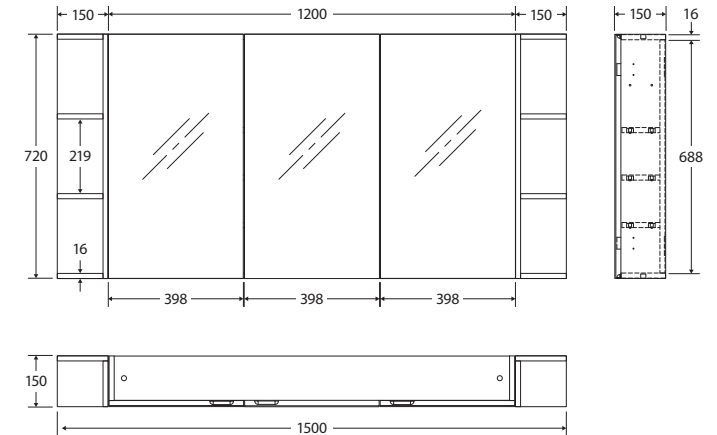

Pencil Edge

MIRROR CABINET

1200MM, 2 SIDE SHELVES

Features

- 5 mm thick glass with pencil edge
- Copper free mirror treated with resin emulsion paint to protect against corrosion
- Soft-close doors with fingerpull-notch
- Three internal board shelves
- Made from E1 MDF board with a 2-Pac gloss white finish
- Strong 16 mm thick backing board

Easy to install: with high quality backing boards, fixings can be placed anywhere through the back of the cabinet.

Available in

Gloss White
PSS150

Cleaning & Care

- Clean mirrors with a combination of 30% methylated spirits to 70% water and a soft cloth designed for use on glass surfaces.
- Clean cabinet with mild soapy water using a clean, soft cloth.
- Do not use harsh detergents, bleach, abrasive cleaners or cream/wax cleaners. These substances can result in scratches and/or deposit build-ups that will affect the appearance.
- Avoid placing hot objects, such as hair straighteners, on any surface as these will cause discolouration and marking.
- Spills of hair dye, after-shave lotion, nail polish and remover, aerosol spray and other harsh chemicals should be removed immediately to prevent damage and discolouration.

While we aim to ensure specifications are correct at the time of publication, Fienza reserves the right to make modifications without prior notice. Physical colour may vary from image shown. All measurements are shown in millimetres. For MDF cabinetry, please allow +/- 5 mm tolerance per 1000 mm for manufacturing variance in straightness. Always use physical product measurements for mark-ups and roughing-in as the technical drawing may differ from actual product received.