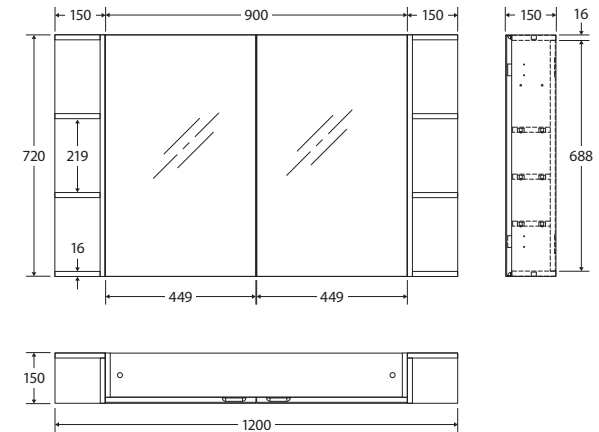

Pencil Edge

MIRROR CABINET

900MM, 2 SIDE SHELVES

Features

- 5 mm thick glass with pencil edge
- Copper free mirror treated with resin emulsion paint to protect against corrosion
- Soft-close doors with fingerpull-notch
- Three internal board shelves
- Made from E1 MDF board with a 2-Pac gloss white finish
- Strong 16 mm thick backing board

Easy to install: with high quality backing boards, fixings can be placed anywhere through the back of the cabinet.

Available in

Gloss White
PSS120

Cleaning & Care

- Clean mirrors with a combination of 30% methylated spirits to 70% water and a soft cloth designed for use on glass surfaces.
- Clean cabinet with mild soapy water using a clean, soft cloth.
- Do not use harsh detergents, bleach, abrasive cleaners or cream/wax cleaners. These substances can result in scratches and/or deposit build-ups that will affect the appearance.
- Avoid placing hot objects, such as hair straighteners, on any surface as these will cause discolouration and marking.
- Spills of hair dye, after-shave lotion, nail polish and remover, aerosol spray and other harsh chemicals should be removed immediately to prevent damage and discolouration.

While we aim to ensure specifications are correct at the time of publication, Fienza reserves the right to make modifications without prior notice. Physical colour may vary from image shown. All measurements are shown in millimetres. For MDF cabinetry, please allow +/- 5 mm tolerance per 1000 mm for manufacturing variance in straightness. Always use physical product measurements for mark-ups and roughing-in as the technical drawing may differ from actual product received.