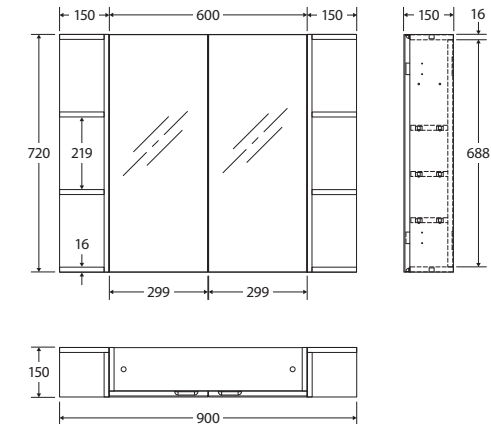

Pencil Edge

MIRROR CABINET

600MM, 2 SIDE SHELVES

Features

- 5 mm thick glass with pencil edge
- Copper free mirror treated with resin emulsion paint to protect against corrosion
- Soft-close doors with fingerpull-notch
- Three internal board shelves
- Made from E1 MDF board with a 2-Pac gloss white finish
- Strong 16 mm thick backing board

Easy to install: with high quality backing boards, fixings can be placed anywhere through the back of the cabinet.

Available in

Gloss White
PSS90

Cleaning & Care

- Clean mirrors with a combination of 30% methylated spirits to 70% water and a soft cloth designed for use on glass surfaces.
- Clean cabinet with mild soapy water using a clean, soft cloth.
- Do not use harsh detergents, bleach, abrasive cleaners or cream/wax cleaners. These substances can result in scratches and/or deposit build-ups that will affect the appearance.
- Avoid placing hot objects, such as hair straighteners, on any surface as these will cause discolouration and marking.
- Spills of hair dye, after-shave lotion, nail polish and remover, aerosol spray and other harsh chemicals should be removed immediately to prevent damage and discolouration.

While we aim to ensure specifications are correct at the time of publication, Fienza reserves the right to make modifications without prior notice. Physical colour may vary from image shown. All measurements are shown in millimetres. For MDF cabinetry, please allow +/- 5 mm tolerance per 1000 mm for manufacturing variance in straightness. Always use physical product measurements for mark-ups and roughing-in as the technical drawing may differ from actual product received.