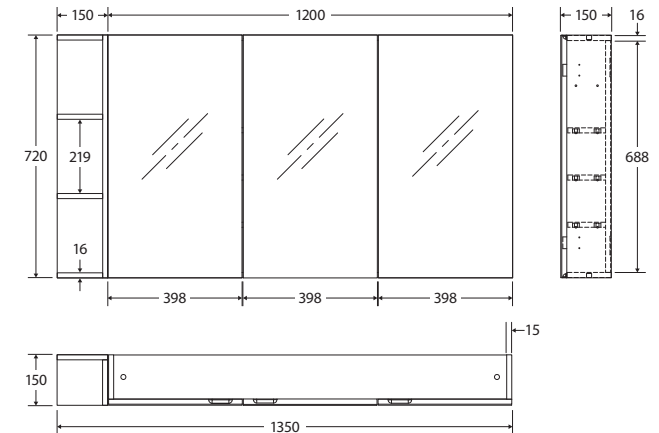

Pencil Edge

MIRROR CABINET

1200MM, 1 SIDE SHELF

Features

- 5 mm thick glass with pencil edge
- Copper free mirror treated with resin emulsion paint to protect against corrosion
- Soft-close doors with fingerpull-notch
- Three internal board shelves
- Reversible - Side shelf can be mounted on the left or right-side of the cabinet
- Made from E1 MDF board with a 2-Pac gloss white finish
- Strong 16 mm thick backing board

Easy to install: with high quality backing boards, fixings can be placed anywhere through the back of the cabinet.

Available in

Gloss White
PS135

Cleaning & Care

- Clean mirrors with a combination of 30% methylated spirits to 70% water and a soft cloth designed for use on glass surfaces.
- Clean cabinet with mild soapy water using a clean, soft cloth.
- Do not use harsh detergents, bleach, abrasive cleaners or cream/wax cleaners. These substances can result in scratches and/or deposit build-ups that will affect the appearance.
- Avoid placing hot objects, such as hair straighteners, on any surface as these will cause discolouration and marking.
- Spills of hair dye, after-shave lotion, nail polish and remover, aerosol spray and other harsh chemicals should be removed immediately to prevent damage and discolouration.

While we aim to ensure specifications are correct at the time of publication, Fienza reserves the right to make modifications without prior notice. Physical colour may vary from image shown. All measurements are shown in millimetres. For MDF cabinetry, please allow +/- 5 mm tolerance per 1000 mm for manufacturing variance in straightness. Always use physical product measurements for mark-ups and roughing-in as the technical drawing may differ from actual product received.