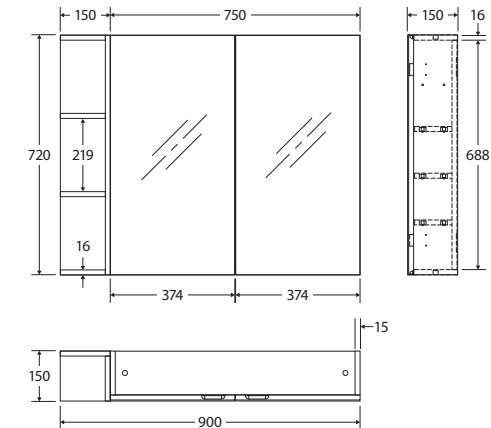

Pencil Edge MIRROR CABINET

750MM, 1 SIDE SHELF

Features

- 5 mm thick glass with pencil edge
- Copper free mirror treated with resin emulsion paint to protect against corrosion
- Soft-close doors with fingerpull-notch
- Three internal board shelves
- Reversible - Side shelf can be mounted on the left or right-side of the cabinet
- Made from E1 MDF board with a 2-Pac gloss white finish
- Strong 16 mm thick backing board

Easy to install: with high quality backing boards, fixings can be placed anywhere through the back of the cabinet.

Available in

Gloss White
PS90

Cleaning & Care

- Clean mirrors with a combination of 30% methylated spirits to 70% water and a soft cloth designed for use on glass surfaces.
- Clean cabinet with mild soapy water using a clean, soft cloth.
- Do not use harsh detergents, bleach, abrasive cleaners or cream/wax cleaners. These substances can result in scratches and/or deposit build-ups that will affect the appearance.
- Avoid placing hot objects, such as hair straighteners, on any surface as these will cause discolouration and marking.
- Spills of hair dye, after-shave lotion, nail polish and remover, aerosol spray and other harsh chemicals should be removed immediately to prevent damage and discolouration.

While we aim to ensure specifications are correct at the time of publication, Fienza reserves the right to make modifications without prior notice. Physical colour may vary from image shown. All measurements are shown in millimetres. For MDF cabinetry, please allow +/- 5 mm tolerance per 1000 mm for manufacturing variance in straightness. Always use physical product measurements for mark-ups and roughing-in as the technical drawing may differ from actual product received.