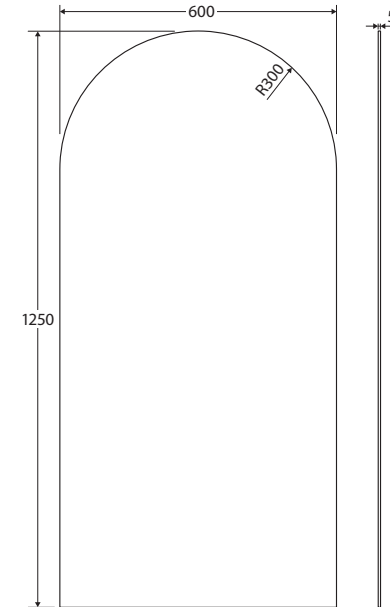

Arch Mirror

600 x 1250 MM

Features

- Can be installed for AS1428.1:2021 Accessible Compliance
- Polished pencil edge
- 5 mm thick glass
- Copper-free to prevent corrosion
- Glue-on installation

Available in