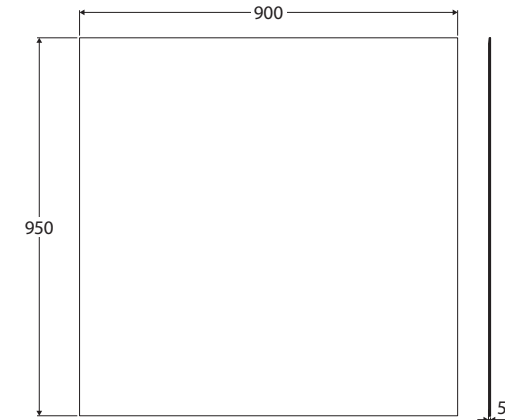

Rectangular Mirror

GLUE-ON
INSTALLATION
900 x 950 MM

Features

- Can be installed for AS1428.1:2021 Accessible Compliance
- 5 mm thick glass
- Copper free to prevent corrosion
- Glue-on installation
- Can be installed in portrait or landscape orientation