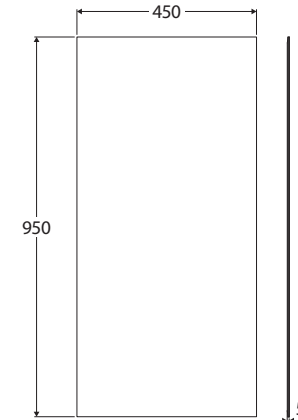

Rectangular Mirror

GLUE-ON
INSTALLATION
450 x 950 MM

Features

- Can be installed for AS1428.1:2021 Accessible Compliance
- 5 mm thick glass
- Copper free to prevent corrosion
- Glue-on installation
- Can be installed in portrait or landscape orientation

Available in

Pencil Edge
PEM-4595

Cleaning & Care

For best results, clean mirrors with a combination of 30% methylated spirits to 70% water and a soft, non-abrasive cloth designed for use on glass surfaces.

While we aim to ensure specifications are correct at the time of publication, Fienza reserves the right to make modifications without prior notice. Physical colour may vary from image shown. All measurements are shown in millimetres. Always use physical product measurements for mark-ups and roughing-in as the technical drawing may differ from actual product received.